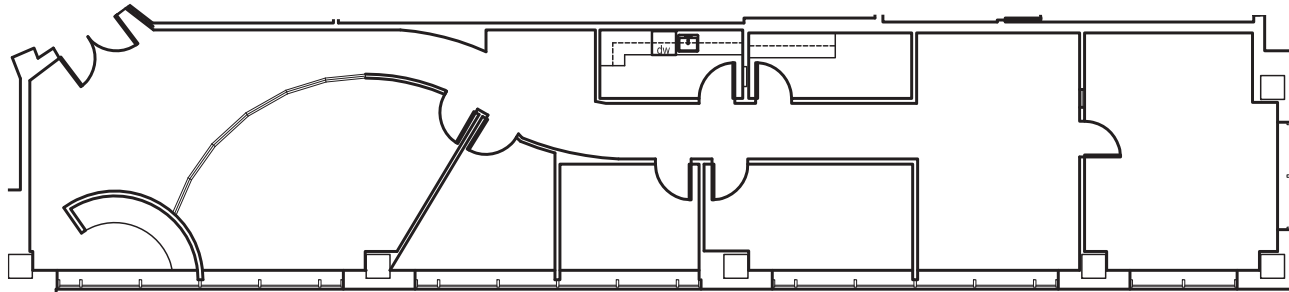

# TWO HARBOUR PLACE

302 KNIGHTS RUN AVENUE  
TAMPA, FL 33602

Suite 100  
2,654 SF