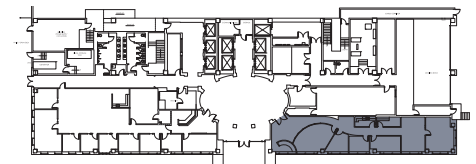

CONTACT US

MATT WATSON
+1 813 417 1950
matt.watson@cbre.com

KC TENUKAS
+1 813 504 8545
kc.tenukas@cbre.com

MOLLY MOLLOY CATLETT
+1 813 394 6045
mollymolloy.catlett@cbre.com