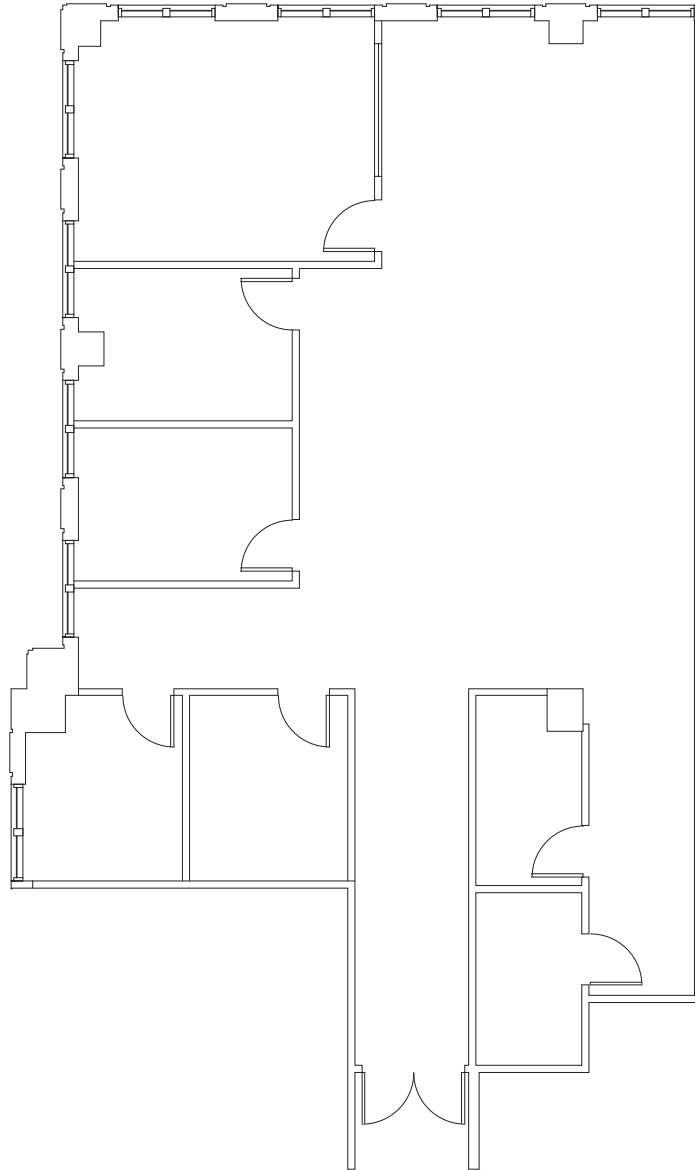

HIDDEN RIVER CORPORATE PARK | TAMPA, FL 33637

HIDDEN RIVER

HIDDEN RIVER II

14025 Riveredge Drive
Tampa, FL 33637

SUITE 105
2,510 SF

For More Information

ROXANNE KEMPH

Senior Vice President