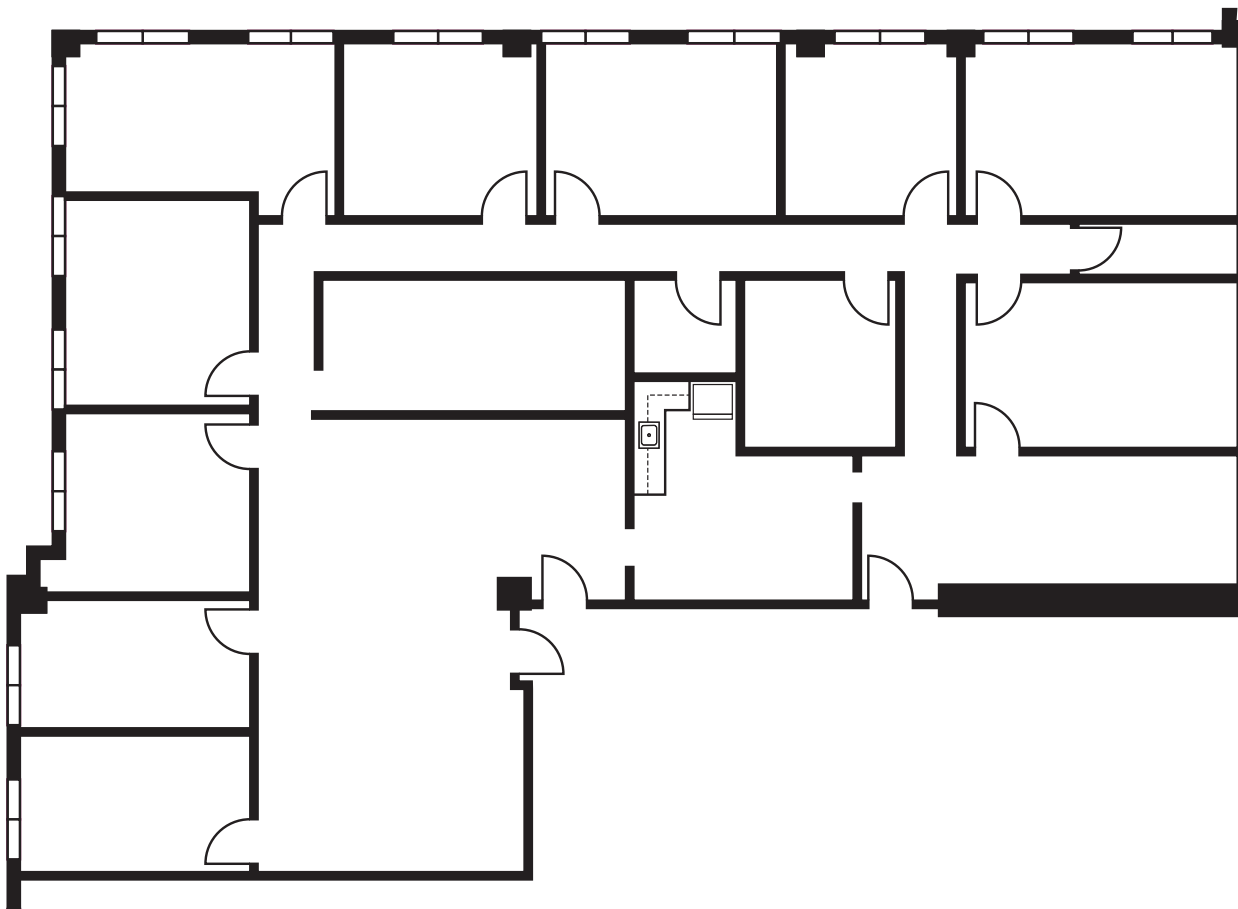

HIDDEN RIVER II  
14025 RIVEREDGE DRIVE  
TAMPA, FL 33637

HIDDEN RIVER

SUITE 280  
4,753 SF

CONTACT US

ROXANNE KEMPH  
SENIOR VICE PRESIDENT  
+1 813 286 7700

ROXANNE.KEMPH@CBRE.COM

KELLEY MATHESON  
SENIOR ASSOCIATE  
+1 813 273 8489