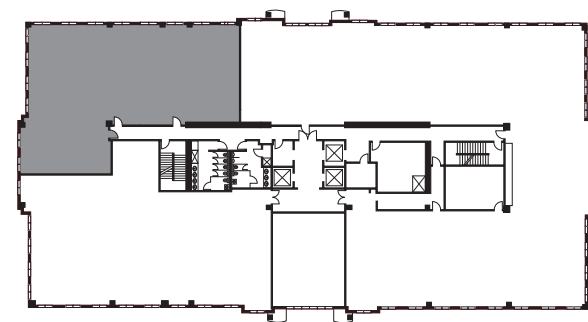

HIDDEN RIVER II  
14025 RIVEREDGE DRIVE  
TAMPA, FL 33637

HIDDEN RIVER

SUITE 280  
4,753 SF

CONTACT US

ROXANNE KEMPH  
SENIOR VICE PRESIDENT  
+1 813 286 7700

ROXANNE.KEMPH@CBRE.COM

KELLEY MATHESON  
SENIOR ASSOCIATE  
+1 813 273 8489