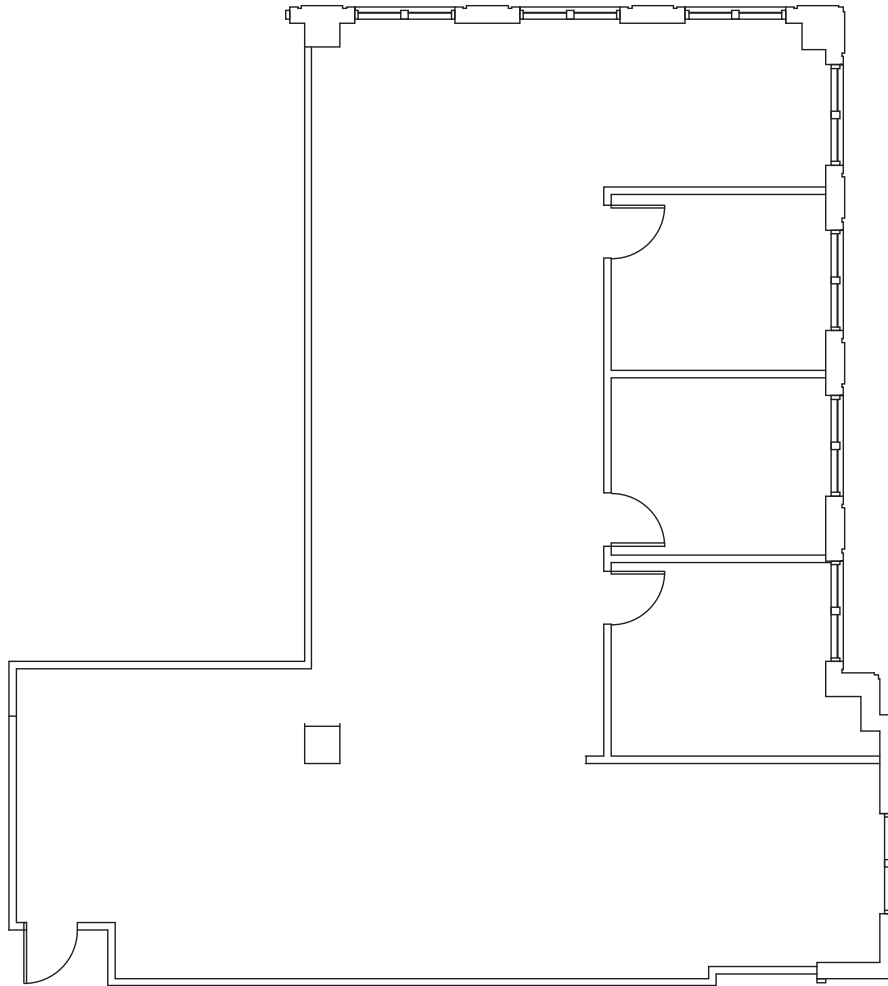

HIDDEN RIVER II
14025 RIVEREDGE DRIVE
TAMPA, FL 33637

HIDDEN RIVER

SUITE 160
2,213 SF

CONTACT US

ROXANNE KEMPH
SENIOR VICE PRESIDENT
+1 813 286 7700

ROXANNE.KEMPH@CBRE.COM

KELLEY MATHESON
SENIOR ASSOCIATE
+1 813 273 8489