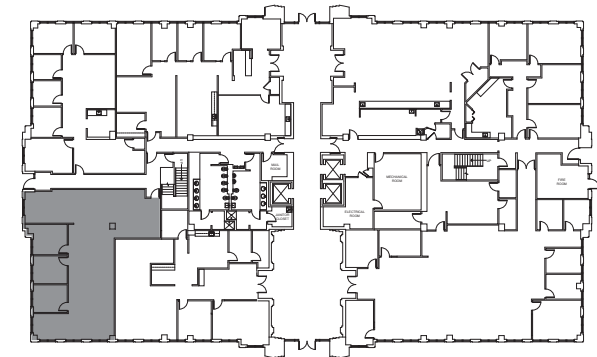

HIDDEN RIVER II
14025 RIVEREDGE DRIVE
TAMPA, FL 33637

HIDDEN RIVER

SUITE 160
2,213 SF

CONTACT US

ROXANNE KEMPH
SENIOR VICE PRESIDENT
+1 813 286 7700

ROXANNE.KEMPH@CBRE.COM

KELLEY MATHESON
SENIOR ASSOCIATE
+1 813 273 8489