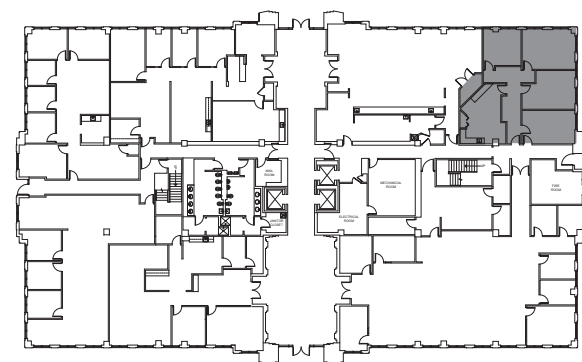

HIDDEN RIVER II
14025 RIVEREDGE DRIVE
TAMPA, FL 33637

HIDDEN RIVER

SUITE 130
1,723 SF

CONTACT US

ROXANNE KEMPH
SENIOR VICE PRESIDENT
+1 813 286 7700

ROXANNE.KEMPH@CBRE.COM

KELLEY MATHESON
SENIOR ASSOCIATE
+1 813 273 8489