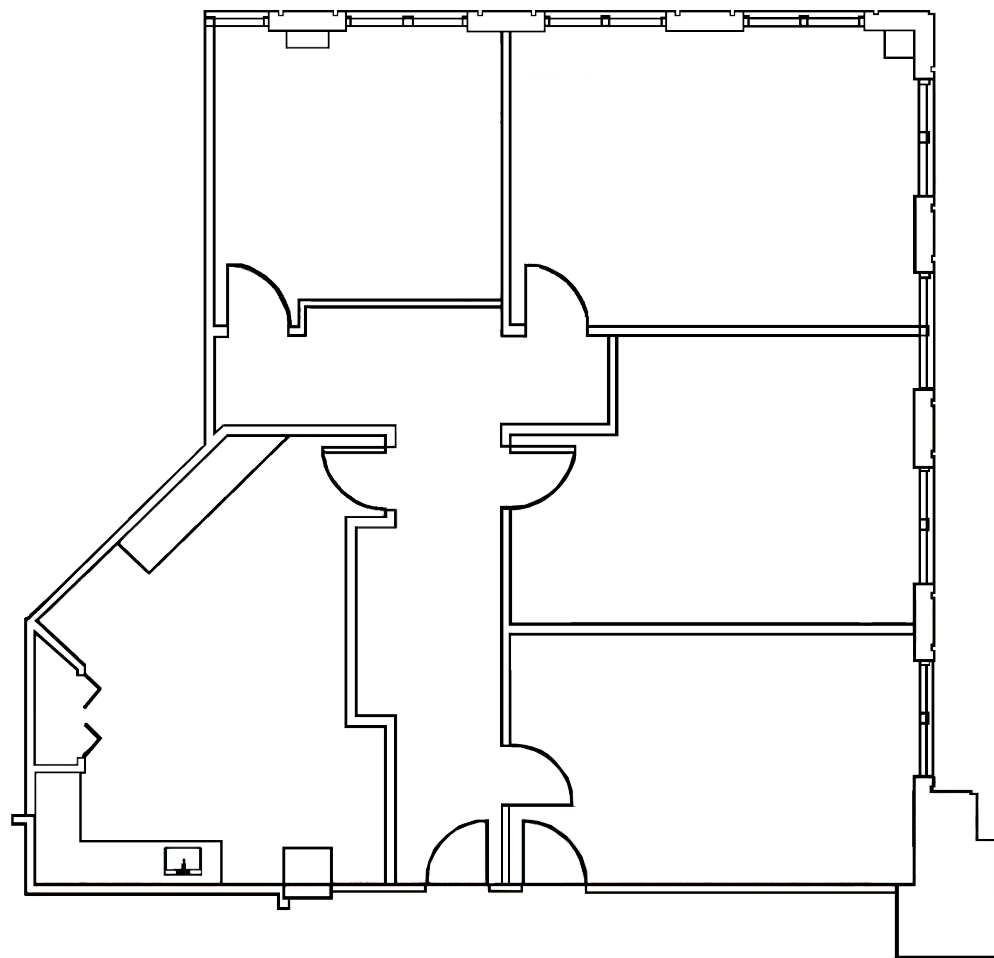

HIDDEN RIVER II
14025 RIVEREDGE DRIVE
TAMPA, FL 33637

HIDDEN RIVER

SUITE 130
1,723 SF

CONTACT US

ROXANNE KEMPH
SENIOR VICE PRESIDENT
+1 813 286 7700

ROXANNE.KEMPH@CBRE.COM

KELLEY MATHESON
SENIOR ASSOCIATE
+1 813 273 8489