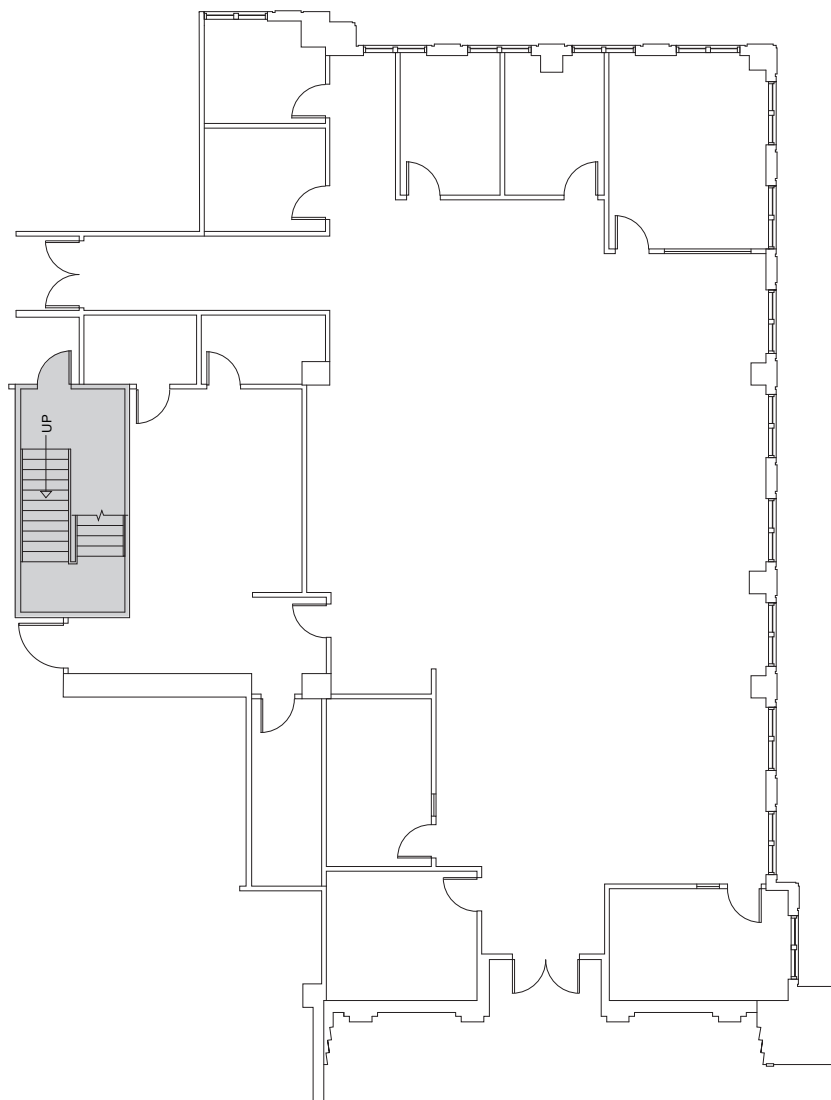

HIDDEN RIVER II
14025 RIVEREDGE DRIVE
TAMPA, FL 33637

HIDDEN RIVER

SUITE 100
5,271 SF

CONTACT US

ROXANNE KEMPH
SENIOR VICE PRESIDENT
+1 813 286 7700

ROXANNE.KEMPH@CBRE.COM

KELLEY MATHESON
SENIOR ASSOCIATE
+1 813 273 8489