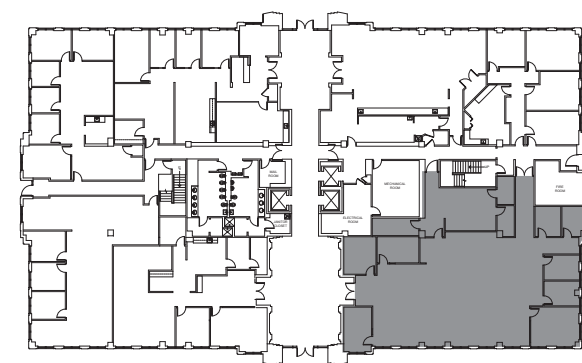

HIDDEN RIVER II
14025 RIVEREDGE DRIVE
TAMPA, FL 33637

HIDDEN RIVER

SUITE 100
5,271 SF

CONTACT US

ROXANNE KEMPH
SENIOR VICE PRESIDENT
+1 813 286 7700

ROXANNE.KEMPH@CBRE.COM

KELLEY MATHESON
SENIOR ASSOCIATE
+1 813 273 8489