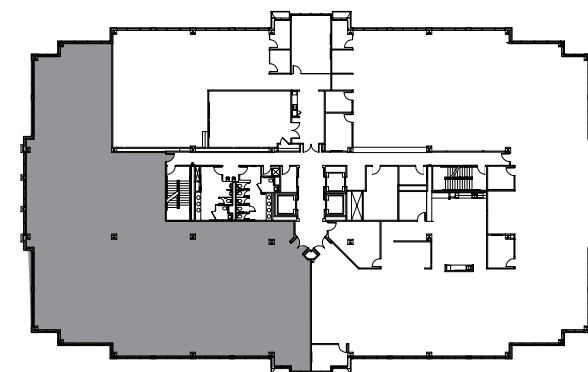

WWW.CBRE.US/HIDDENRIVERCORPORATE

IMMERSE IN THE EXPERIENCE