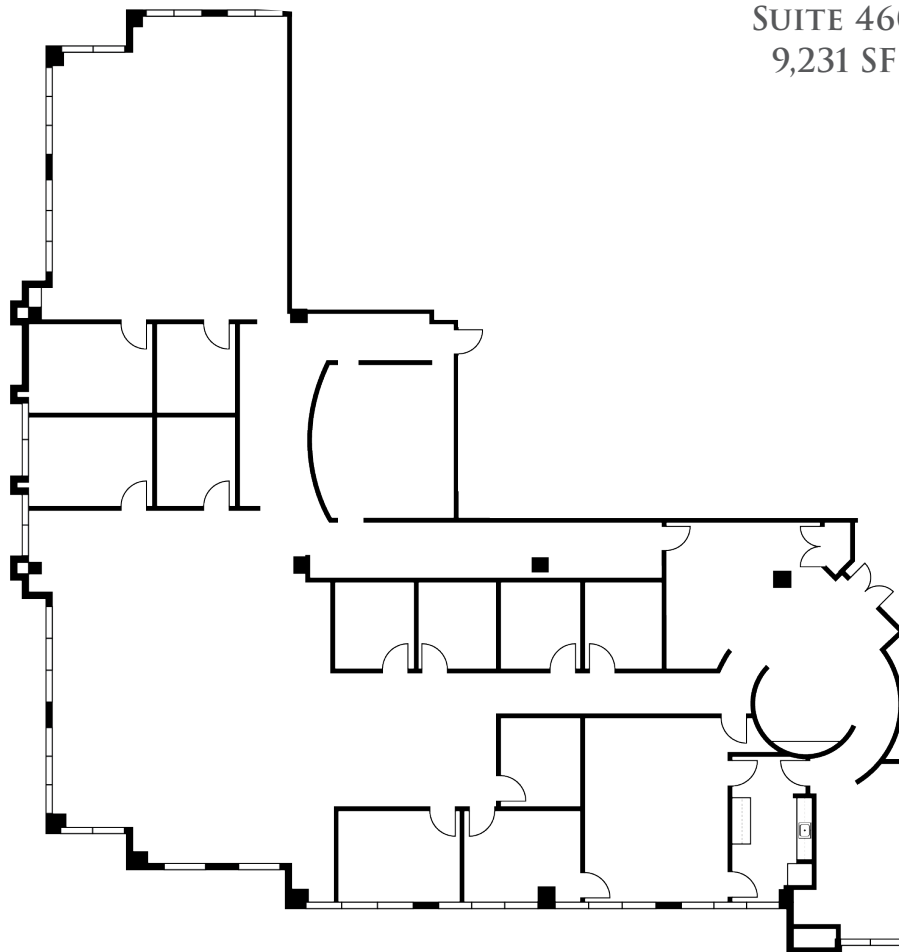

HIDDEN RIVER III
14055 RIVEREDGE DRIVE
TAMPA, FL 33637

HIDDEN RIVER

SUITE 460
9,231 SF

CONTACT US

ROXANNE KEMPH
SENIOR VICE PRESIDENT
+1 813 286 7700

ROXANNE.KEMPH@CBRE.COM

KELLEY MATHESON
SENIOR ASSOCIATE
+1 813 273 8489