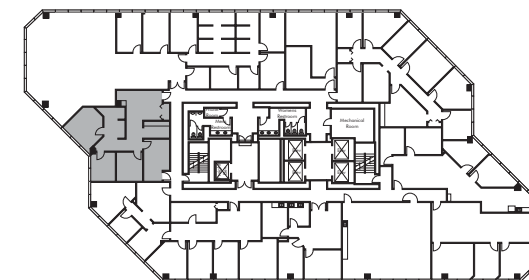

FIFTH THIRD CENTER

201 EAST KENNEDY BOULEVARD

TAMPA, FL 33602

Suite 460
1,383 SF

CONTACT US

MATT WATSON
Vice President
+1 813 417 1950
matt.watson@cbre.com

CBRE, Inc. | Licensed Real Estate Broker

www.cbre.us/53centertampa