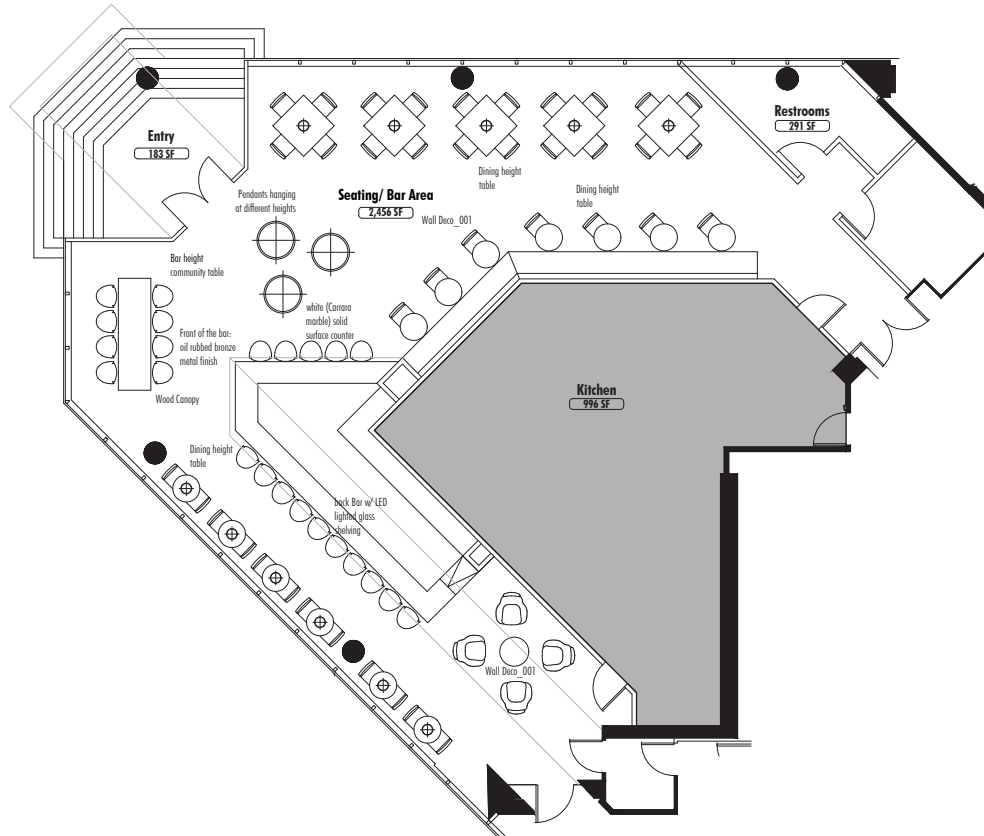

FIFTH THIRD CENTER

201 EAST KENNEDY BOULEVARD
TAMPA, FL 33602

Suite 100
4,825 SF

SPECULATIVE
RESTAURANT

CONTACT US

MATT WATSON
Vice President
+1 813 417 1950
matt.watson@cbre.com

KC TENUKAS
Senior Vice President
+1 813 504 8545
kc.tenukas@cbre.com