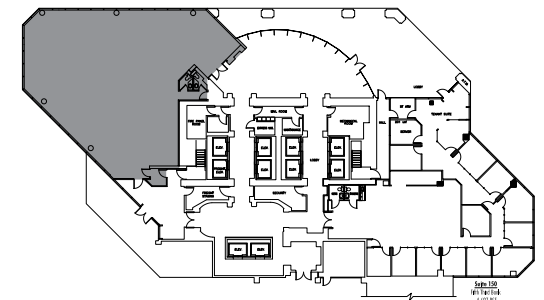

FIFTH THIRD CENTER

201 EAST KENNEDY BOULEVARD
TAMPA, FL 33602

Suite 100
4,825 SF

SPECULATIVE
RESTAURANT

CONTACT US

MATT WATSON
Vice President
+1 813 417 1950
matt.watson@cbre.com

KC TENUKAS
Senior Vice President
+1 813 504 8545
kc.tenukas@cbre.com