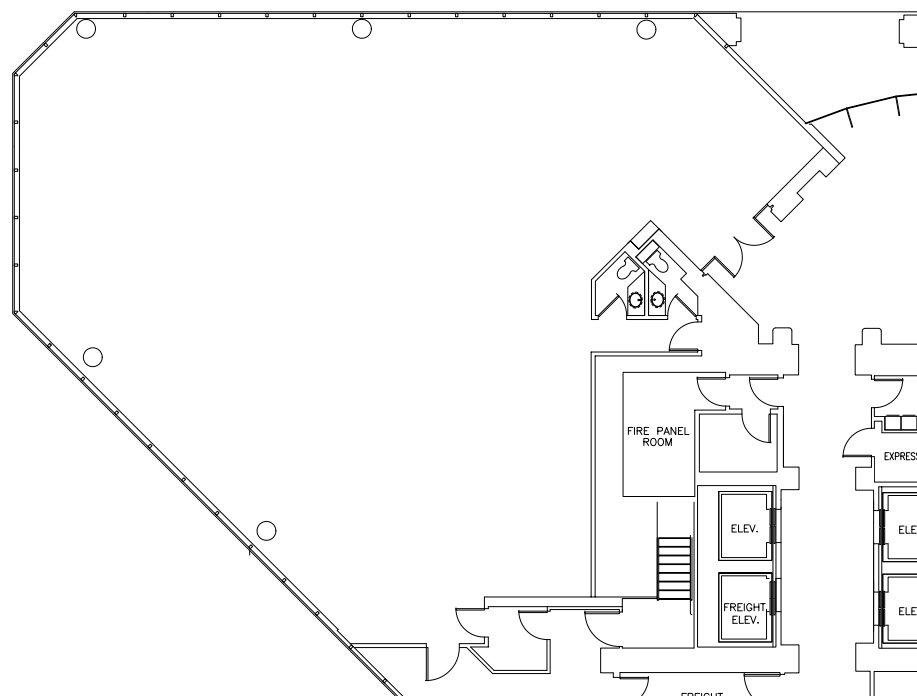

FIFTH THIRD CENTER

201 EAST KENNEDY BOULEVARD

TAMPA, FL 33602

Suite 100
4,825 SF