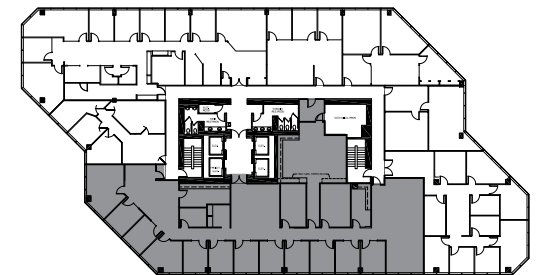

FIFTH THIRD CENTER

201 EAST KENNEDY BOULEVARD

TAMPA, FL 33602

Suite 1600
6,184 SF

Available
March 2020

CONTACT US

MATT WATSON
Vice President
+1 813 417 1950
matt.watson@cbre.com

KC TENUKAS
Senior Vice President
+1 813 504 8545
kc.tenukas@cbre.com

CBRE, Inc. | Licensed Real Estate Broker

www.cbre.us/53centertampa

CBRE