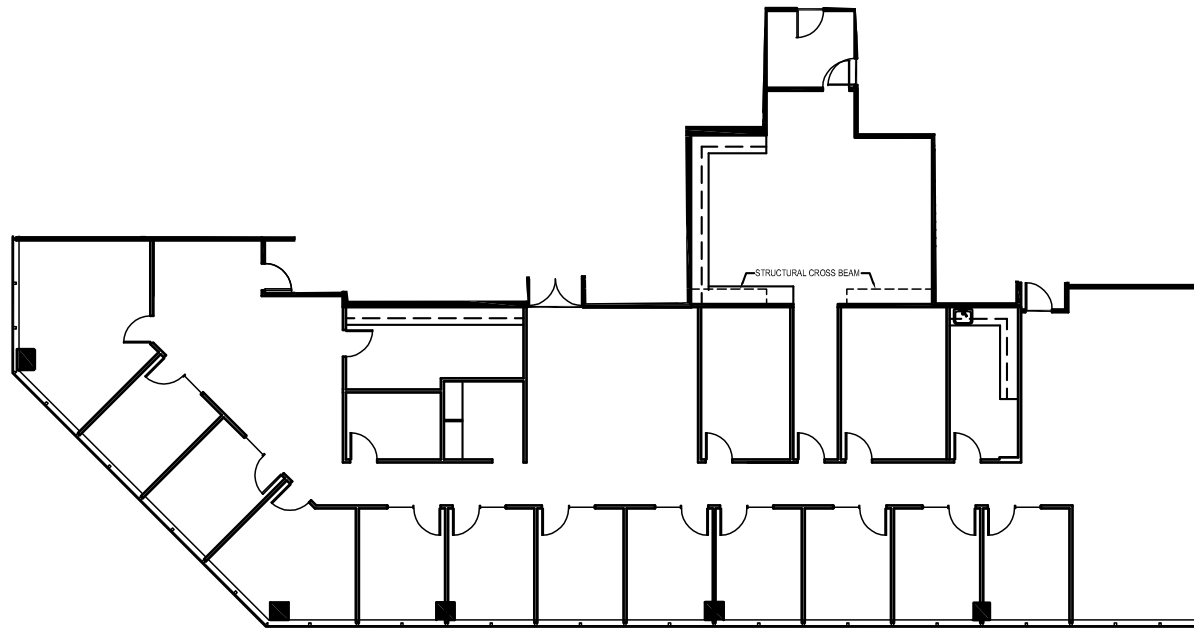

FIFTH THIRD CENTER

201 EAST KENNEDY BOULEVARD

TAMPA, FL 33602

Suite 1600
6,184 SF

Available
March 2020

CONTACT US

MATT WATSON
Vice President
+1 813 417 1950
matt.watson@cbre.com

KC TENUKAS
Senior Vice President
+1 813 504 8545
kc.tenukas@cbre.com