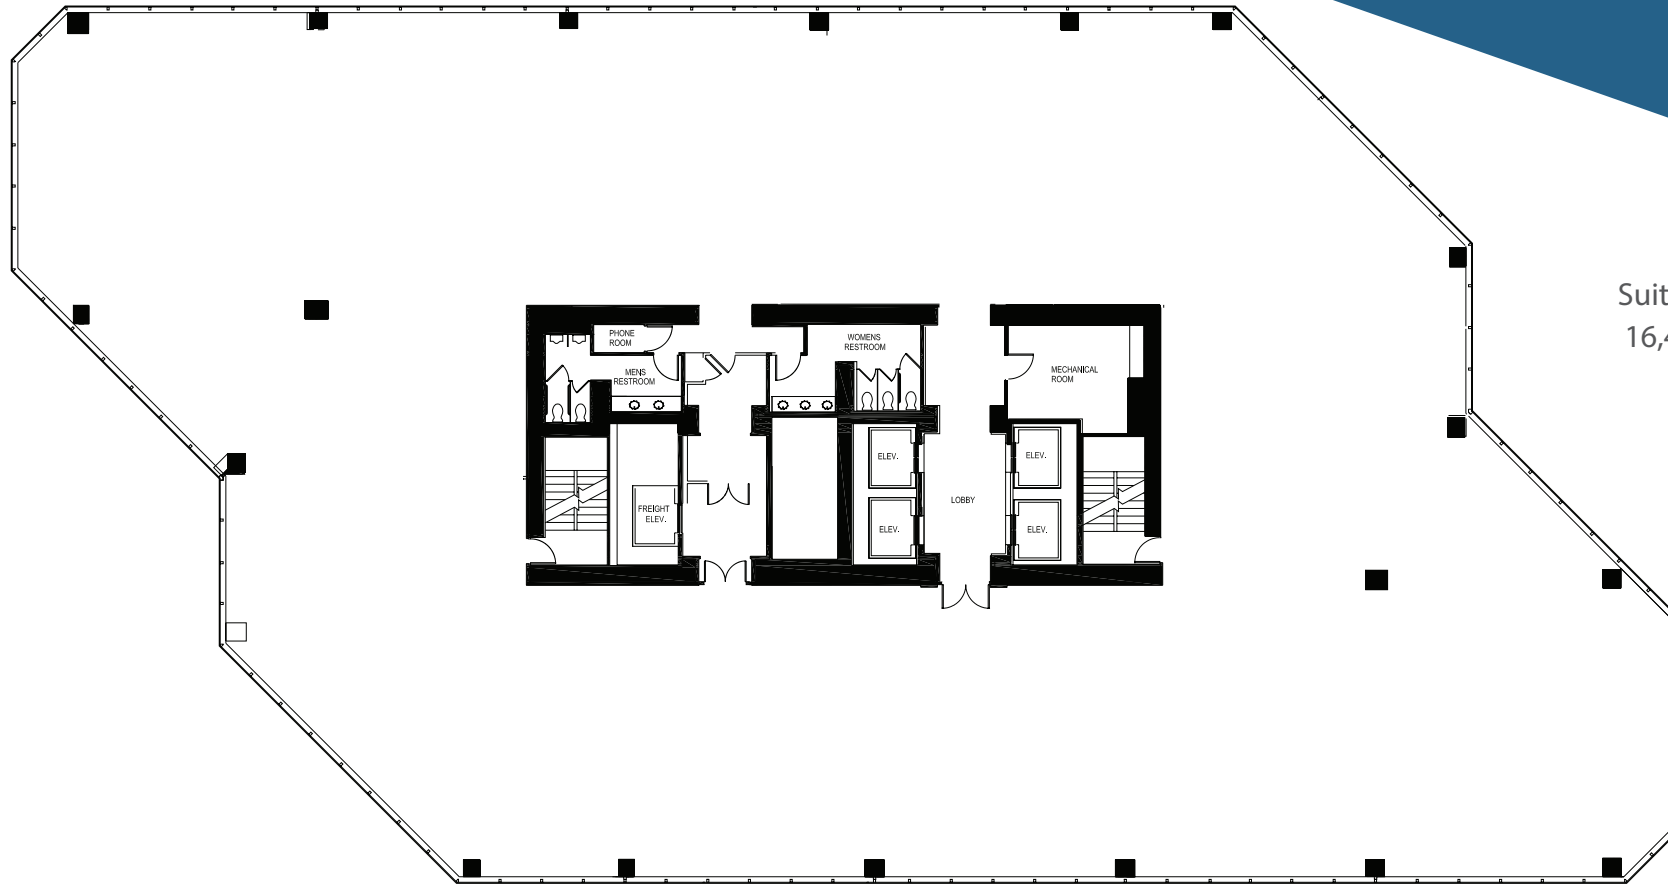

FIFTH THIRD CENTER

201 EAST KENNEDY BOULEVARD

TAMPA, FL 33602

Suite 1000
16,489 SF

CONTACT US

MATT WATSON
Vice President
+1 813 417 1950
matt.watson@cbre.com

CBRE, Inc. | Licensed Real Estate Broker

www.cbre.us/53centertampa