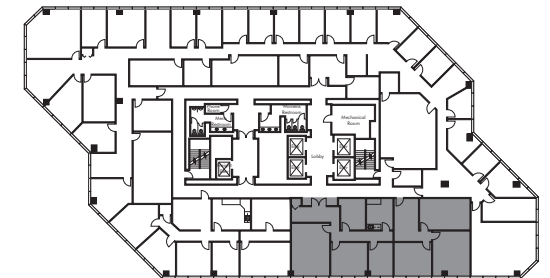

FIFTH THIRD CENTER
201 EAST KENNEDY BOULEVARD
TAMPA, FL 33602

Suite 500/540
2,547 SF

CONTACT US

MATT WATSON
Vice President
+1 813 417 1950
matt.watson@cbre.com

KC TENUKAS
Senior Vice President
+1 813 504 8545
kc.tenukas@cbre.com