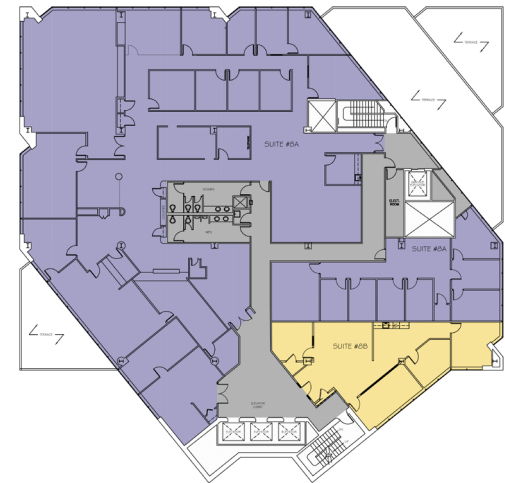

MANCHESTER, NH  
**1155 ELM STREET**  
8th Floor - 2,162 RSF (not to scale)

**Denis C.J. Dancoes II**  
Senior Director  
denis.dancoes@cushwake.com

Cushman & Wakefield of New Hampshire, Inc.  
900 Elm Street, Suite 1301  
Manchester, NH 03101  
(603) 628-2800  
cushmanwakefield.com