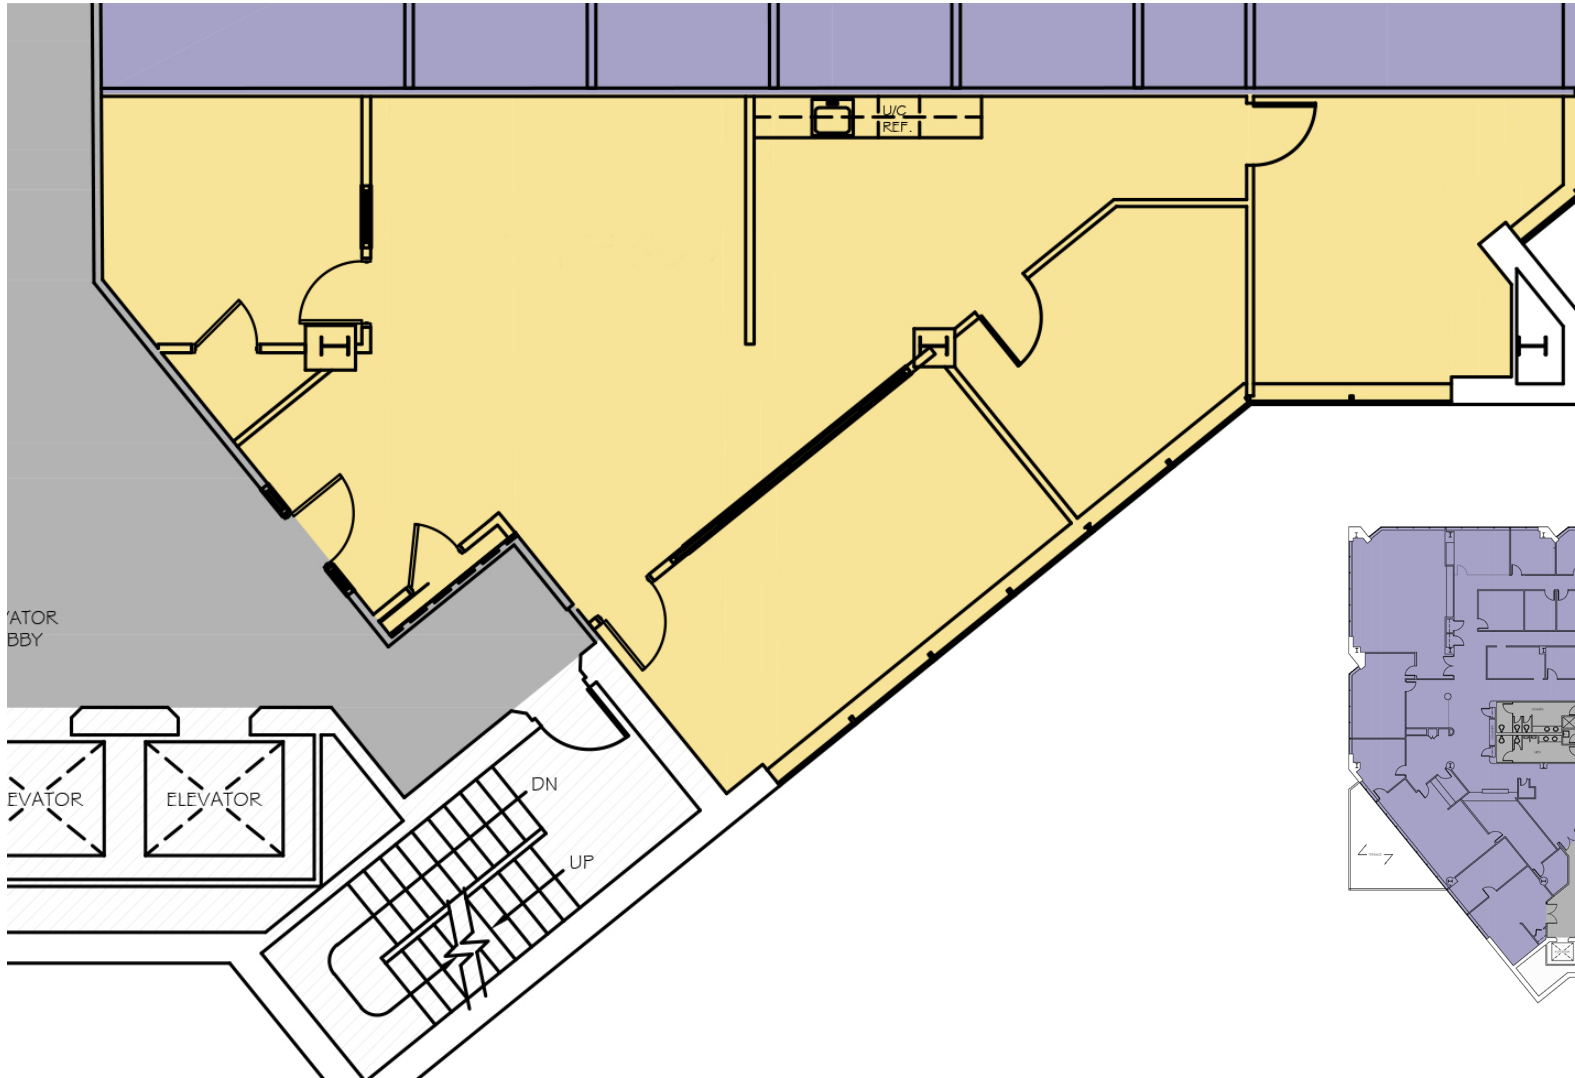

MANCHESTER, NH  
**1155 ELM STREET**  
8th Floor - 2,162 RSF (not to scale)

**Denis C.J. Dancoes II**  
Senior Director  
denis.dancoes@cushwake.com

Cushman & Wakefield of New Hampshire, Inc.  
900 Elm Street, Suite 1301  
Manchester, NH 03101  
(603) 628-2800  
cushmanwakefield.com