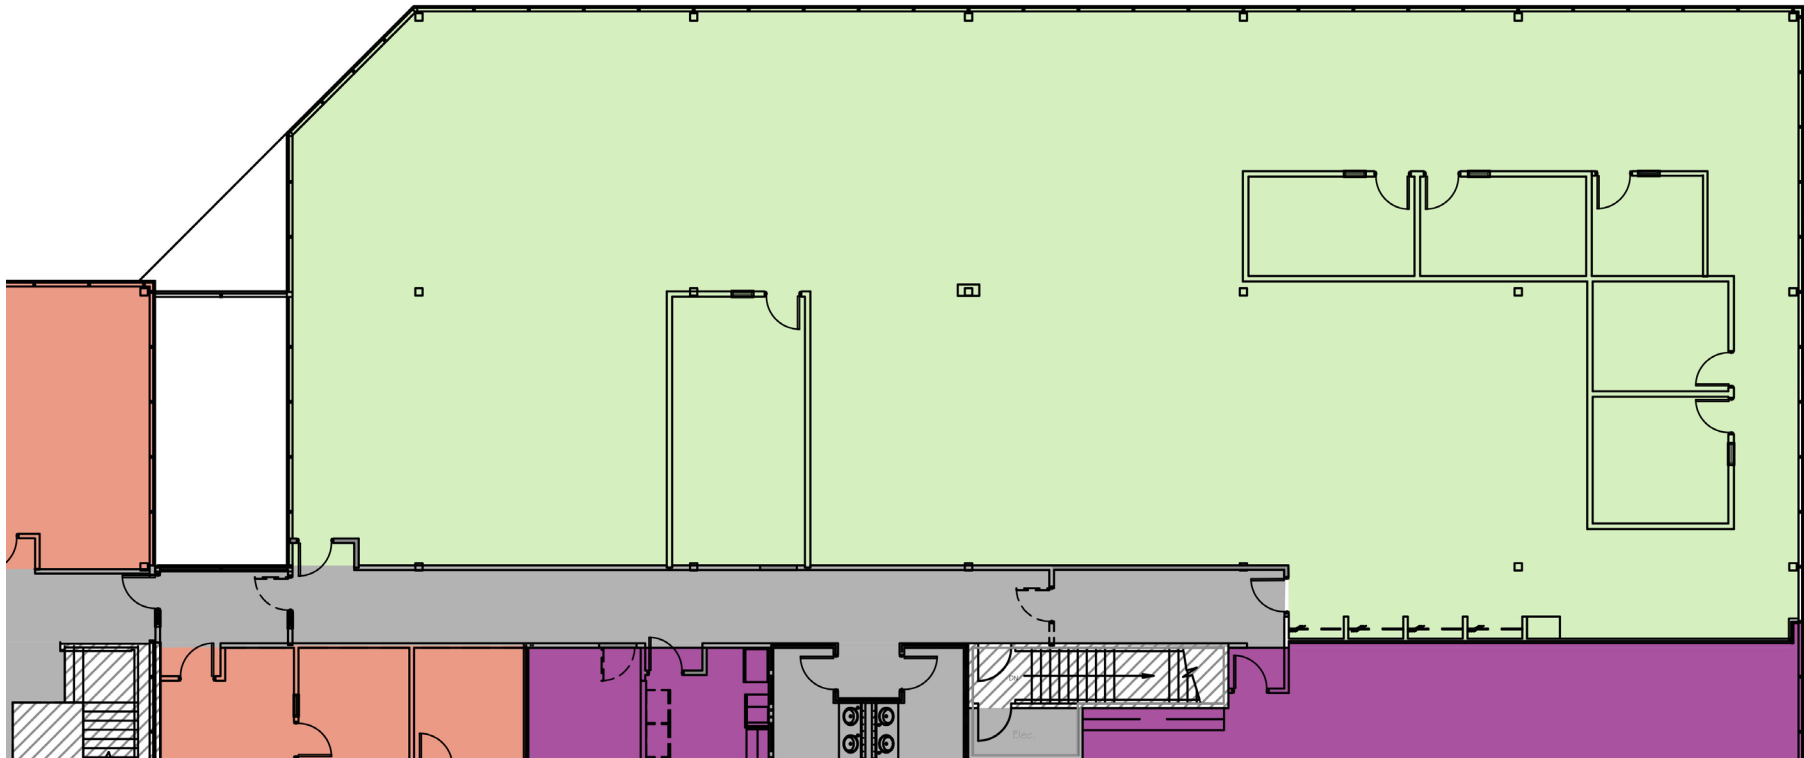

Floor Plan

Denis C.J. Dancoes II
Senior Director
denis.dancoes@cushwake.com

Cushman & Wakefield of New Hampshire, Inc.
900 Elm Street, Suite 1301
Manchester, NH 03101
(603) 628-2800
cushmanwakefield.com