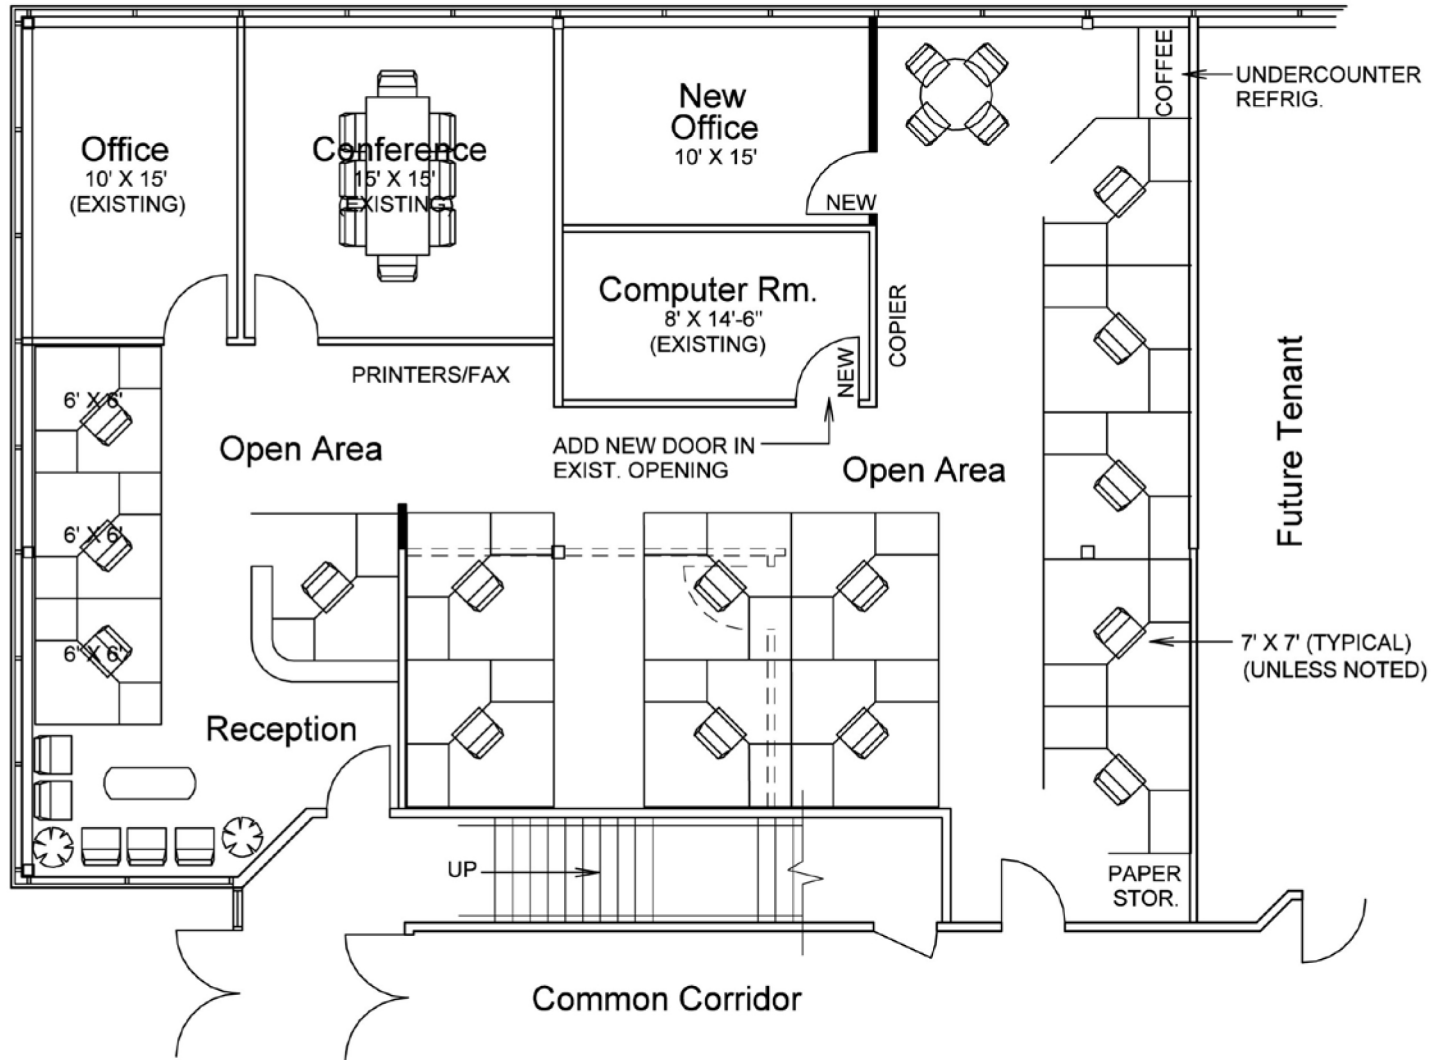

Floor Plan

Denis C.J. Dancoes II
 Senior Director
 denis.dancoes@cushwake.com

Cushman & Wakefield of New Hampshire, Inc.
 900 Elm Street, Suite 1301
 Manchester, NH 03101
 (603) 628-2800
 cushmanwakefield.com