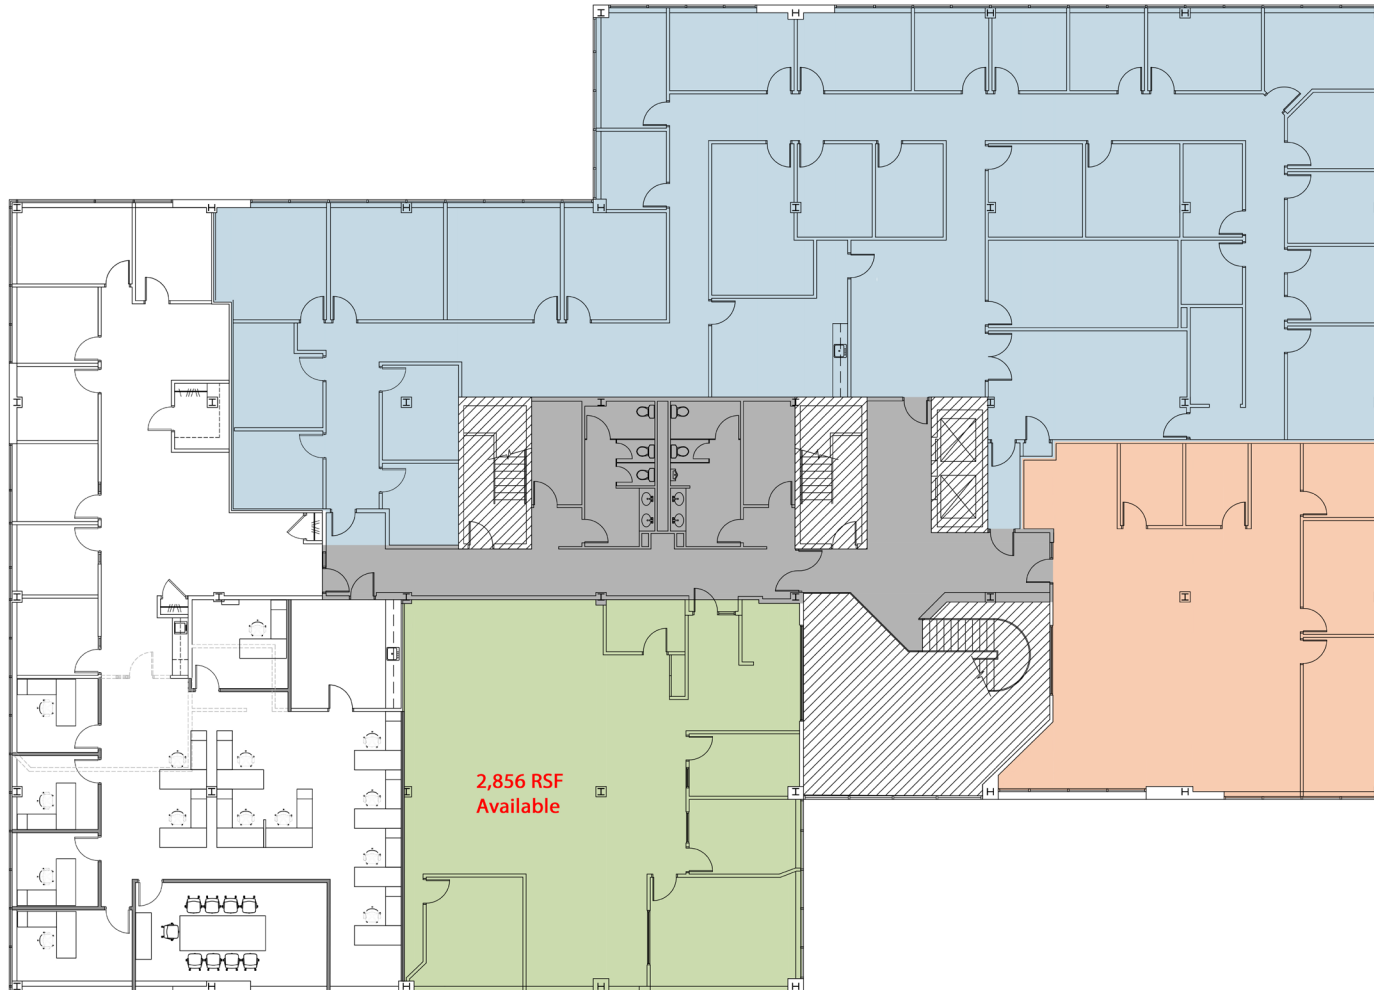

Floor Plan

Denis C.J. Dancoes II
Senior Director
denis.dancoes@cushwake.com

Cushman & Wakefield of New Hampshire, Inc.
900 Elm Street, Suite 1301
Manchester, NH 03101
(603) 628-2800
cushmanwakefield.com