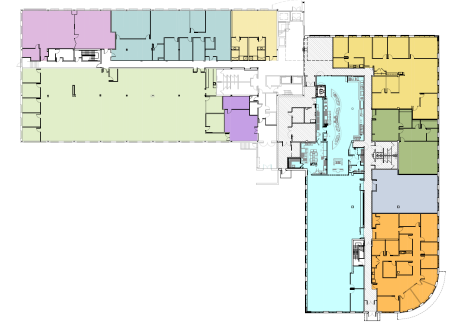

100 ARBORETUM DRIVE

1st Floor - North Wing - Suite A

Floor Plan

Denis C.J. Dancoes II
Senior Director
denis.dancoes@cushwake.com

Cushman & Wakefield of New Hampshire, Inc.
900 Elm Street, Suite 1301
Manchester, NH 03101
(603) 628-2800
cushmanwakefield.com