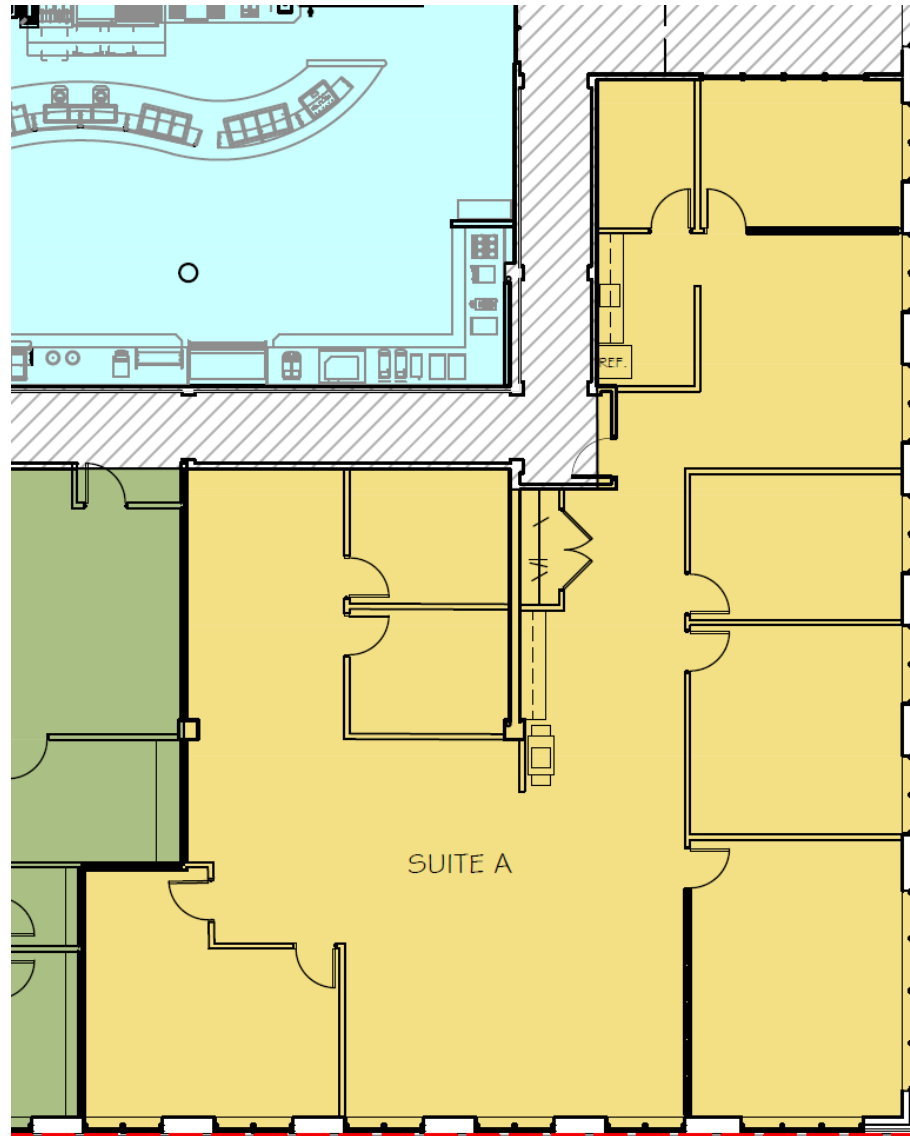

100 ARBORETUM DRIVE

1st Floor - North Wing - Suite A

Floor Plan

Denis C.J. Dancoes II
Senior Director
denis.dancoes@cushwake.com

Cushman & Wakefield of New Hampshire, Inc.
900 Elm Street, Suite 1301
Manchester, NH 03101
(603) 628-2800
cushmanwakefield.com