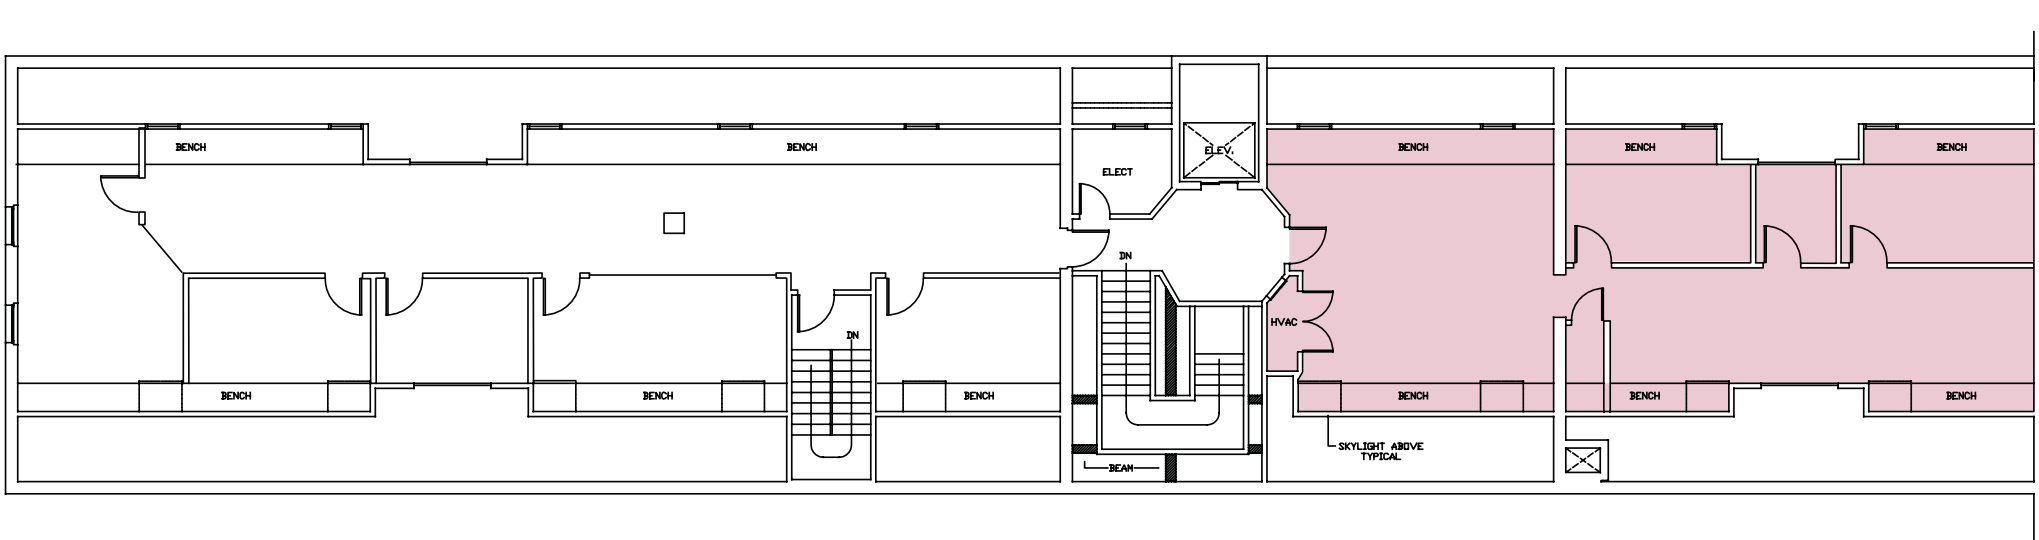

Wannalancit Office Center

Lowell, Massachusetts

660 Suffolk Street

Third Floor Plan

1,507 RSF

FARLEY | WHITE
INTERESTS

660 SUFFOLK STREET LOWELL, MASSACHUSETTS 01854

TEL 978-937-0060 FAX 978-458-1221