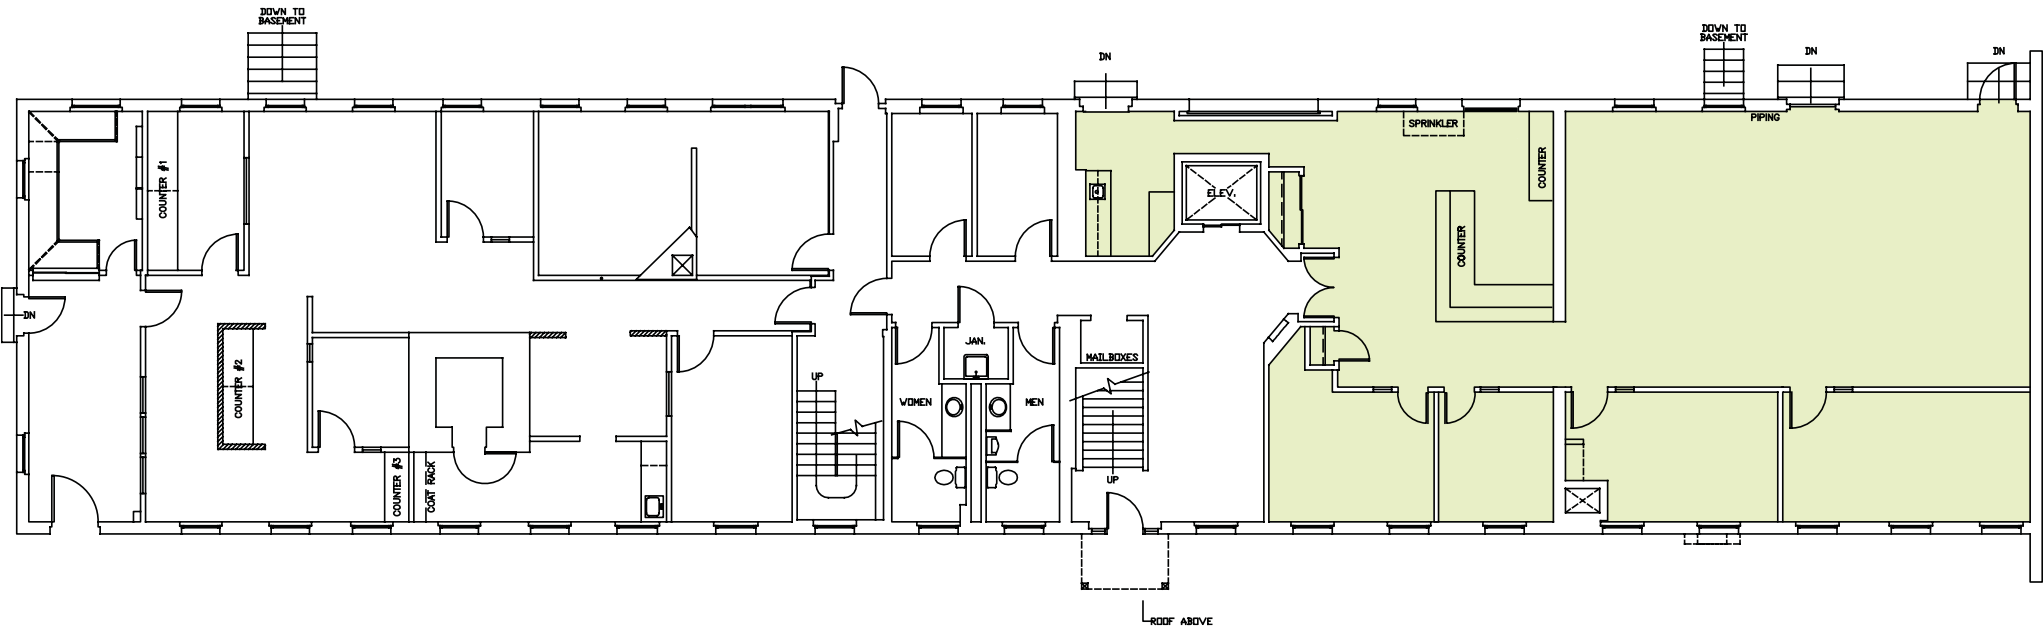

Wannalancit Office Center

Lowell, Massachusetts

660 Suffolk Street

First Floor Plan

2,961 RSF

FARLEY | WHITE
INTERESTS

660 SUFFOLK STREET LOWELL, MASSACHUSETTS 01854

TEL 978-937-0060 FAX 978-458-1221