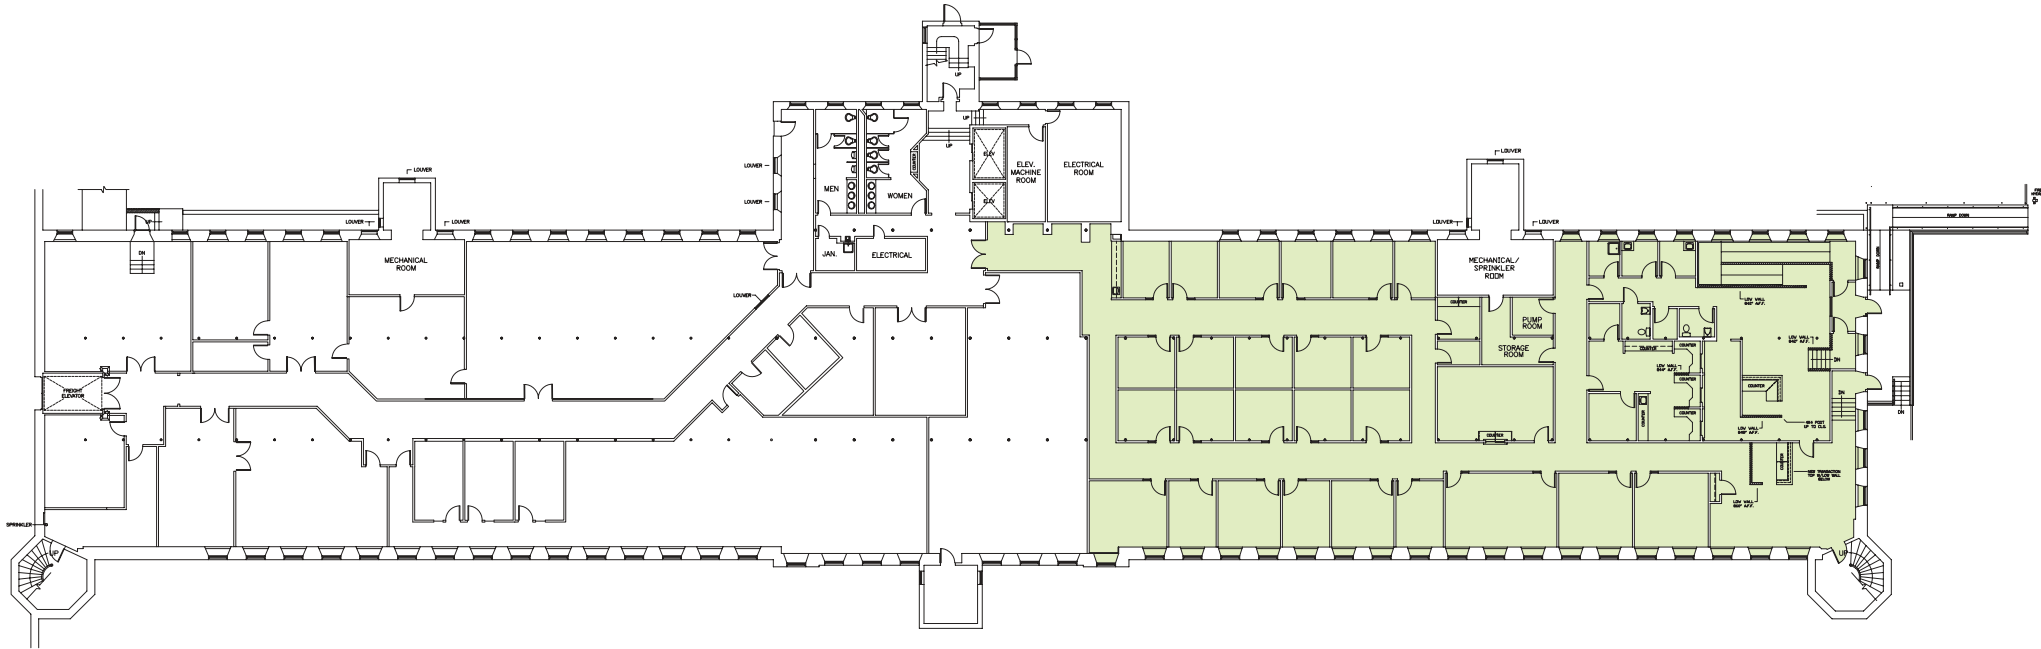

Wannalancit Office Center

Lowell, Massachusetts

650 Suffolk Street

Ground Floor Plan

13,516 RSF

FARLEY | WHITE
INTERESTS

660 SUFFOLK STREET LOWELL, MASSACHUSETTS 01854

TEL 978-937-0060 FAX 978-458-1221