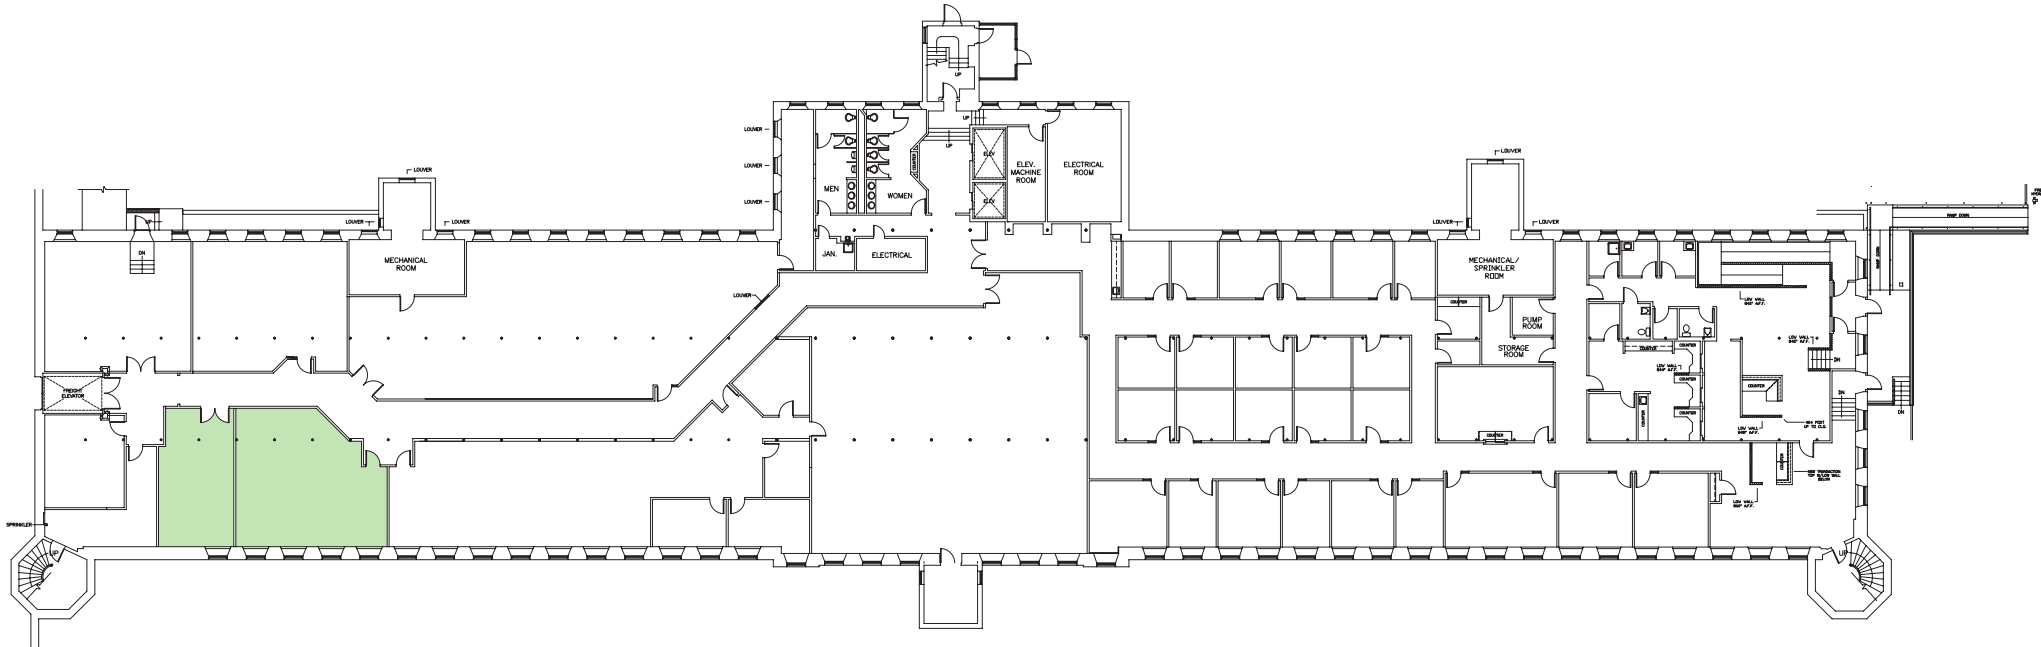

## Ground Floor Plan

2,122 RSF

**FARLEY | WHITE**  
INTERESTS

660 SUFFOLK STREET LOWELL, MASSACHUSETTS 01854

TEL 978-937-0060 FAX 978-458-1221

rconnors@farleywhite.com