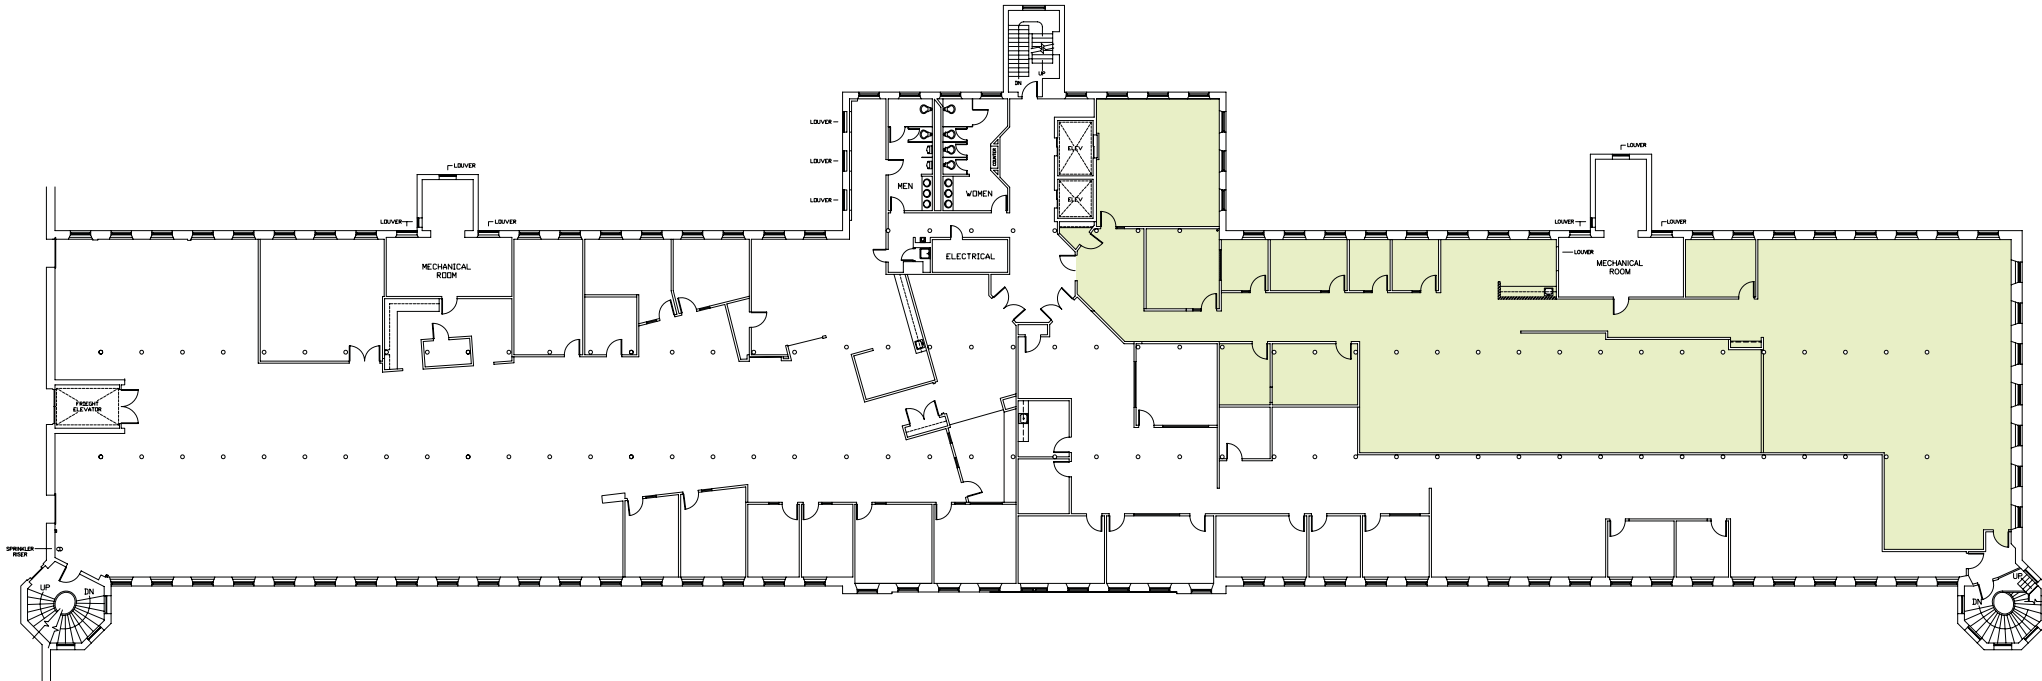

## Fourth Floor Plan

9,141 RSF

**FARLEY | WHITE**  
INTERESTS

660 SUFFOLK STREET LOWELL, MASSACHUSETTS 01854

TEL 978-937-0060 FAX 978-458-1221

rconnors@farleywhite.com