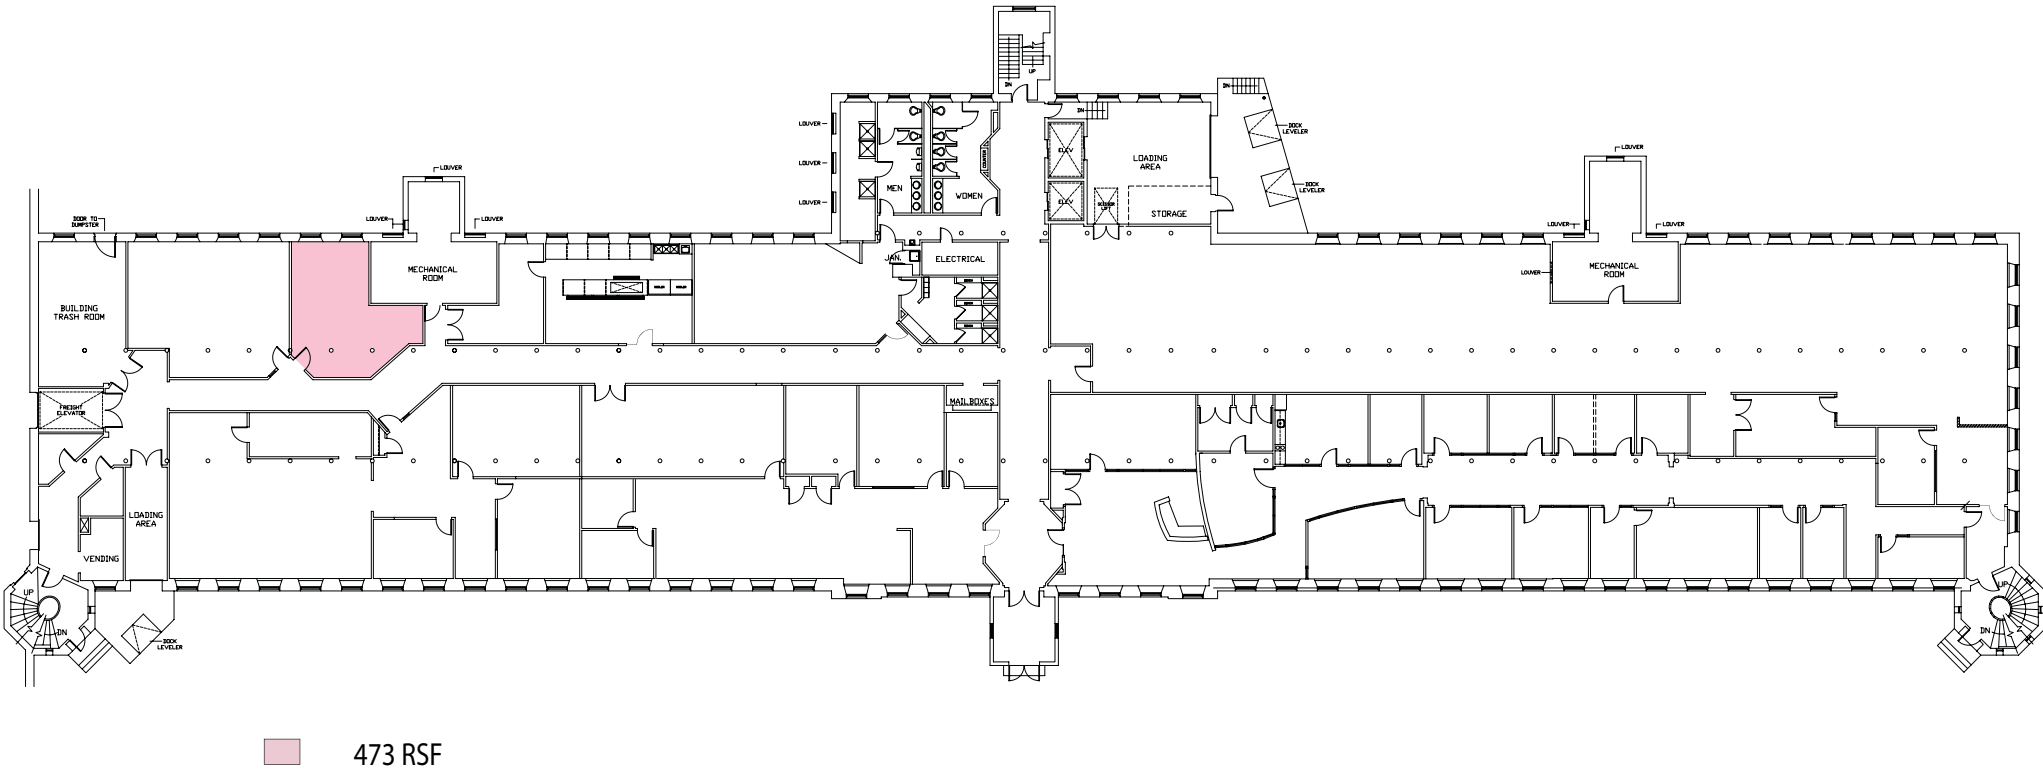

Wannalancit Office Center

Lowell, Massachusetts

650 Suffolk Street

First Floor Plan

FARLEY | WHITE
INTERESTS

660 SUFFOLK STREET LOWELL, MASSACHUSETTS 01854

TEL 978-937-0060 FAX 978-458-1221

rconnors@farleywhite.com