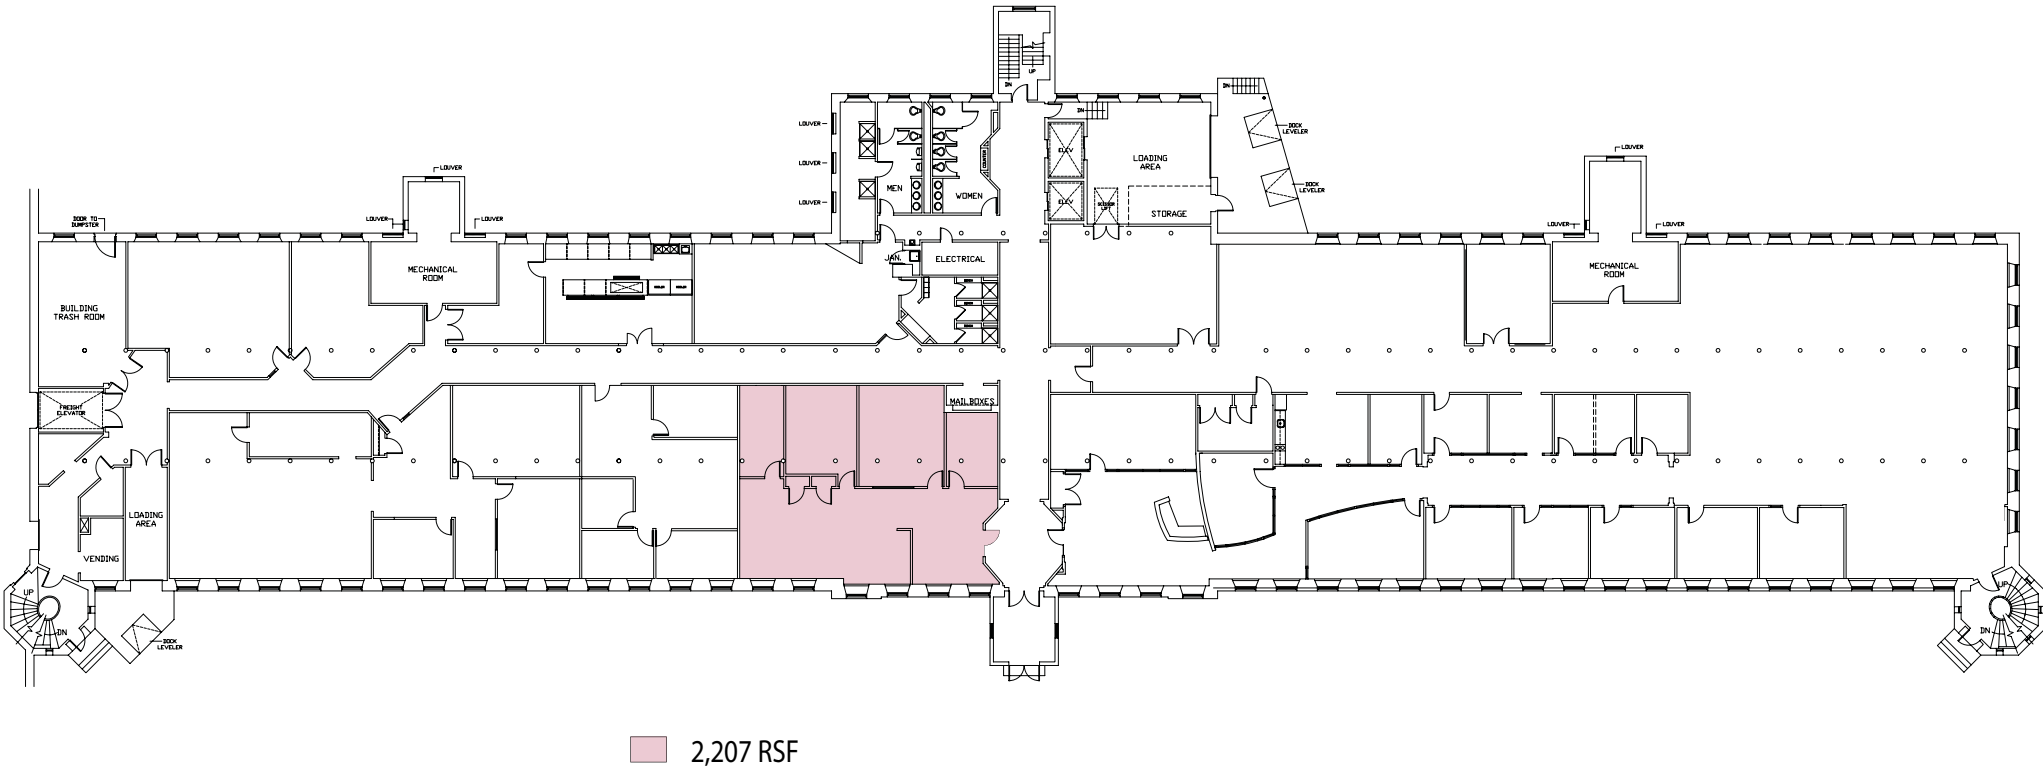

Wannalancit Office Center

Lowell, Massachusetts

650 Suffolk Street

First Floor Plan

FARLEY | WHITE
INTERESTS

660 SUFFOLK STREET LOWELL, MASSACHUSETTS 01854

TEL 978-937-0060 FAX 978-458-1221

rconnors@farleywhite.com