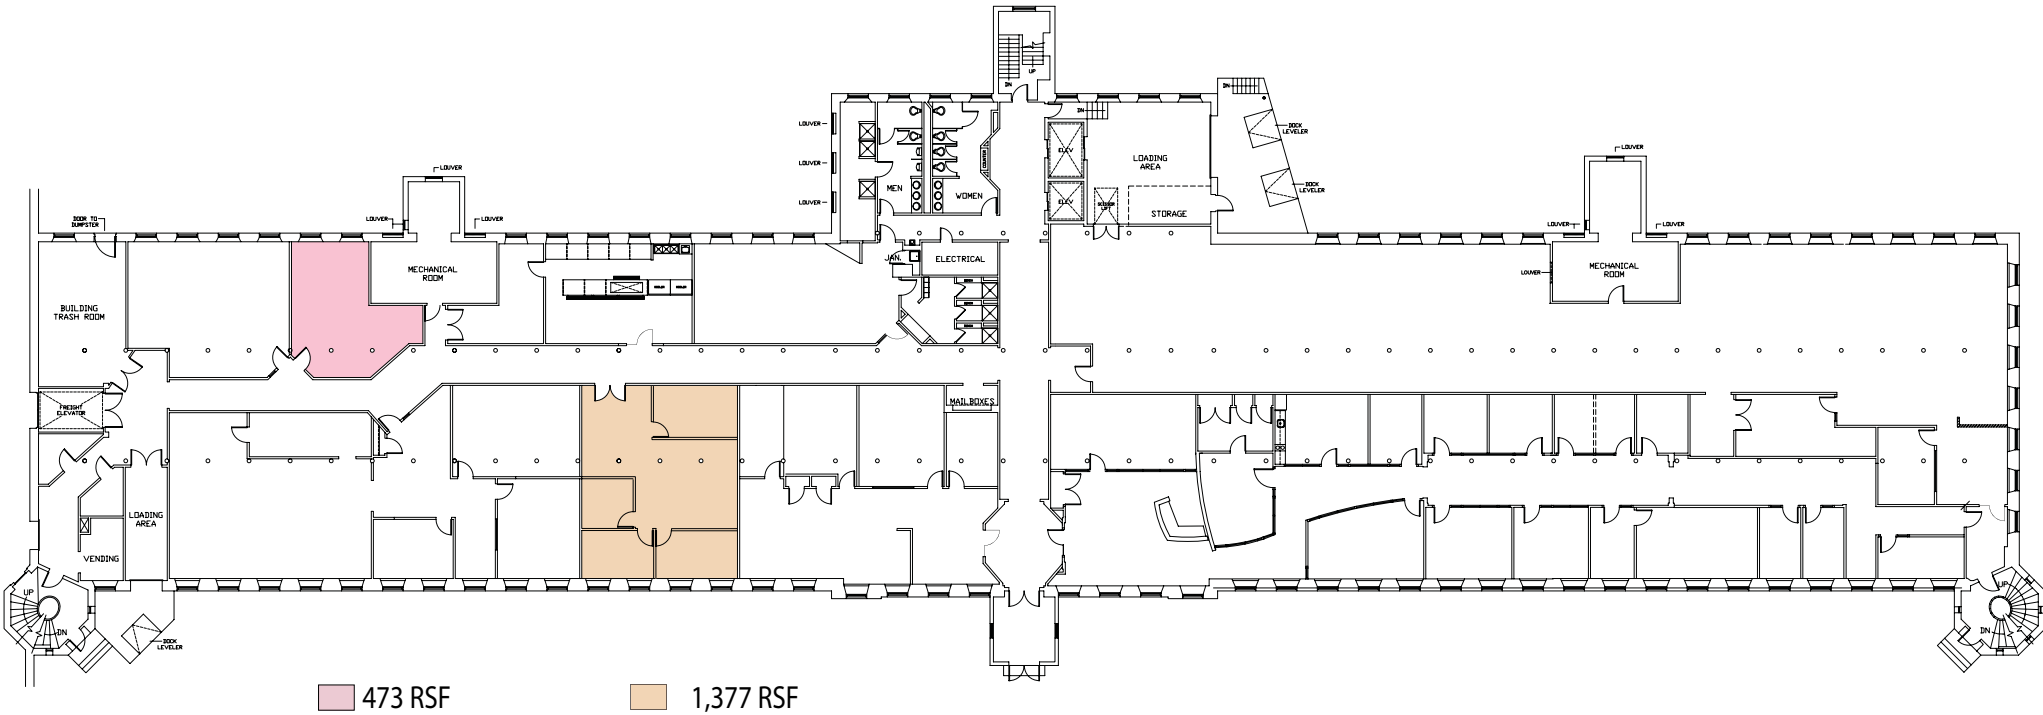

## First Floor Plan

**FARLEY | WHITE**  
INTERESTS

660 SUFFOLK STREET LOWELL, MASSACHUSETTS 01854

TEL 978-937-0060 FAX 978-458-1221

rconnors@farleywhite.com