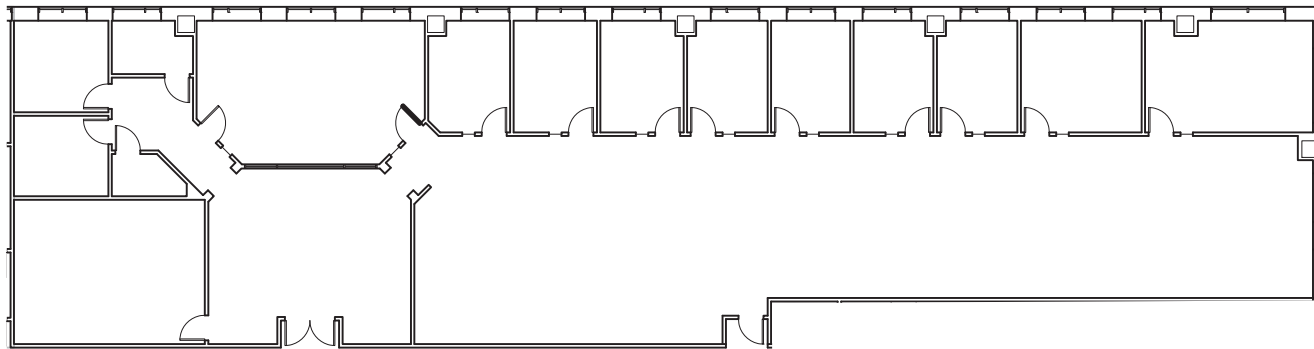

# TWO HARBOUR PLACE

302 KNIGHTS RUN AVENUE

TAMPA, FL 33602

Suite 1160  
6,652 SF

↑ NORTH