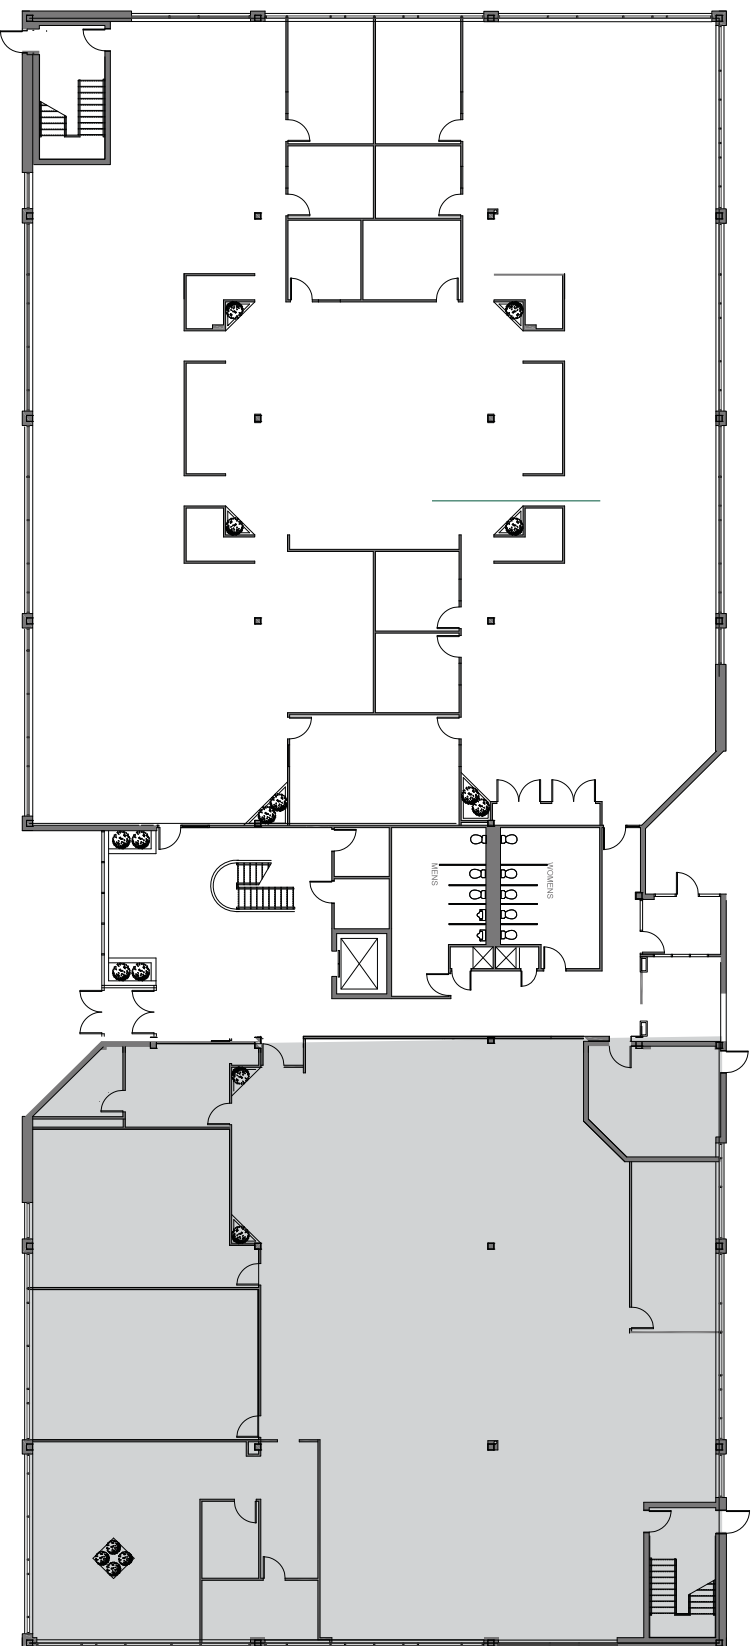

# KILN BROOK OFFICE PARK

LEXINGTON, MASSACHUSETTS

83 HARTWELL AVENUE

A FIVE-BUILDING 360,000-SQUARE FOOT CLASS A OFFICE PARK

## FIRST FLOOR 8,991 SF

FARLEY | WHITE  
INTERESTS

FOR MORE INFORMATION, CONTACT

ROB CONNORS 617 654 9422 OR RCONNORS@FARLEYWHITE.COM

155 FEDERAL STREET  
18TH FLOOR  
BOSTON, MA 02110