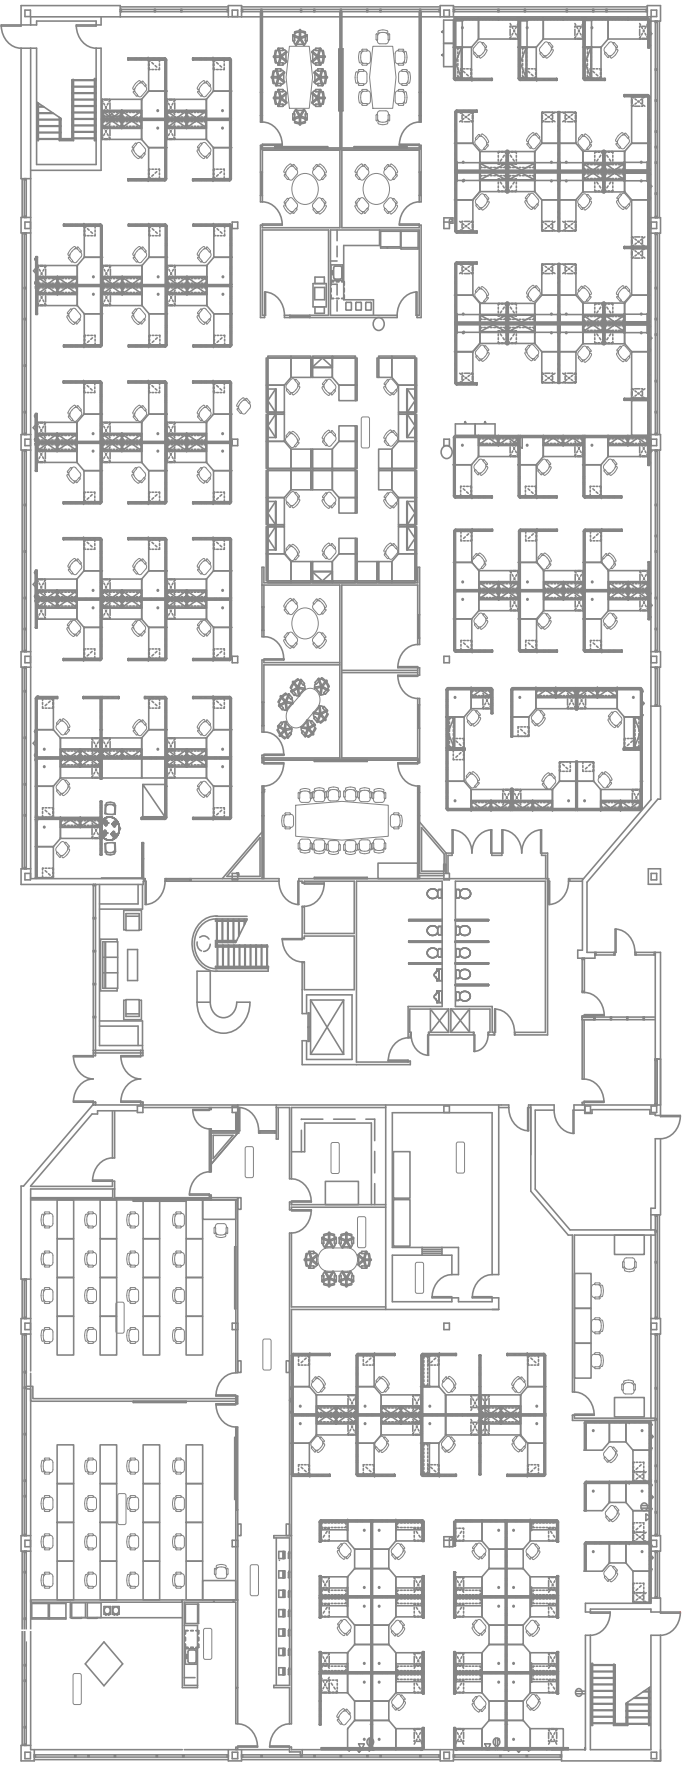

KILN BROOK OFFICE PARK

LEXINGTON, MASSACHUSETTS

83 HARTWELL AVENUE

A FIVE-BUILDING 360,000-SQUARE FOOT CLASS A OFFICE PARK

FIRST FLOOR 21,686 SF

FARLEY | WHITE
IN RESTS

FOR MORE INFORMATION, CONTACT
ROB CONNORS 617 654 9422 OR RCONNORS@FARLEYWHITE.COM