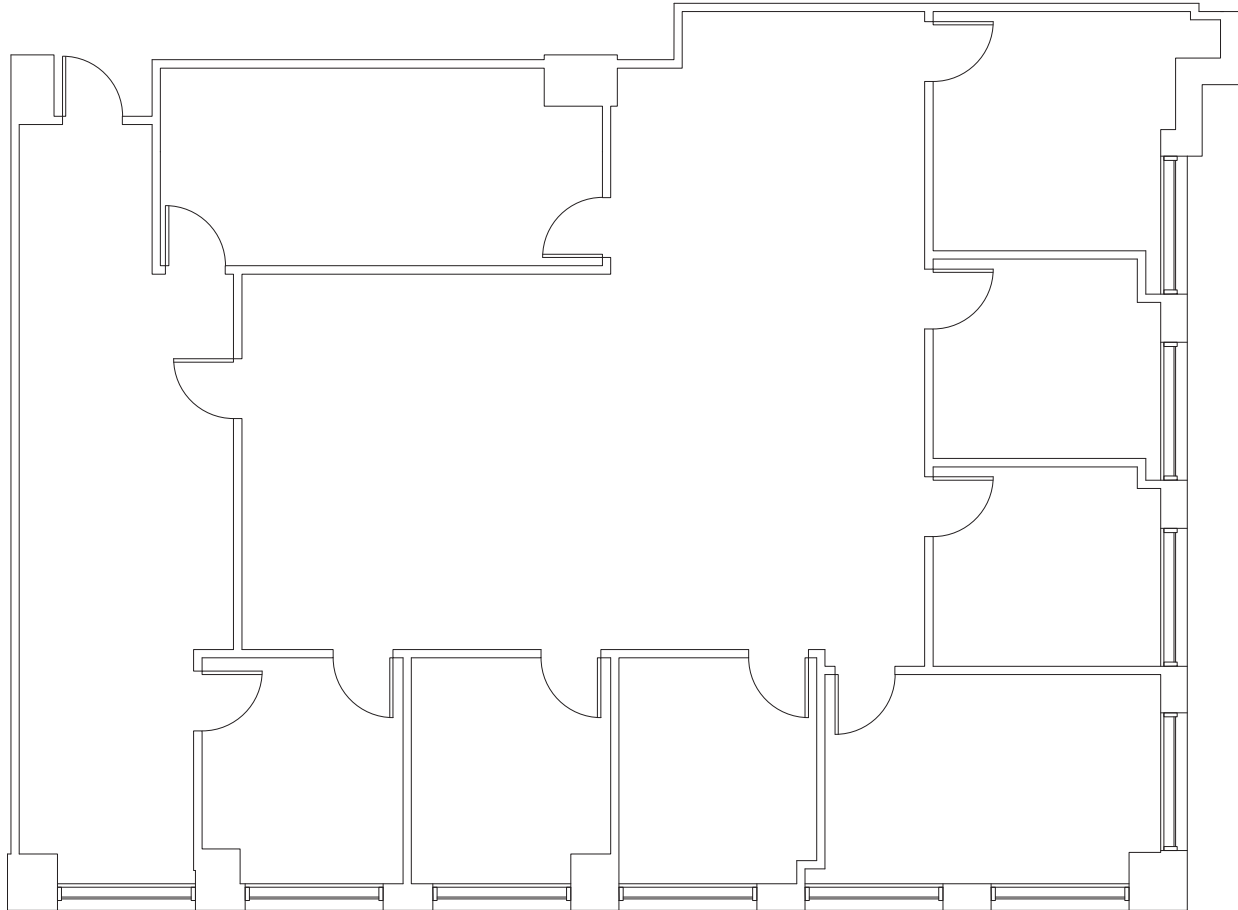

HIDDEN RIVER I  
8800 GRAND OAK CIRCLE  
TAMPA, FL 33637

HIDDEN RIVER

SUITE 670  
2,828 SF

CONTACT US

ANNE-MARIE AYERS  
FIRST VICE PRESIDENT  
+1 813 273 8422  
AMAYERS@CBRE.COM

ROXANNE KEMPH  
FIRST VICE PRESIDENT  
+1 813 286 7700  
ROXANNE.KEMPH@CBRE.COM