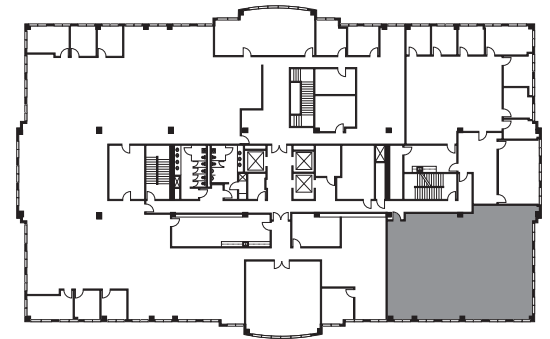

HIDDEN RIVER I  
8800 GRAND OAK CIRCLE  
TAMPA, FL 33637

HIDDEN RIVER

SUITE 670  
2,828 SF

CONTACT US

ANNE-MARIE AYERS  
FIRST VICE PRESIDENT  
+1 813 273 8422  
AMAYERS@CBRE.COM

ROXANNE KEMPH  
FIRST VICE PRESIDENT  
+1 813 286 7700  
ROXANNE.KEMPH@CBRE.COM