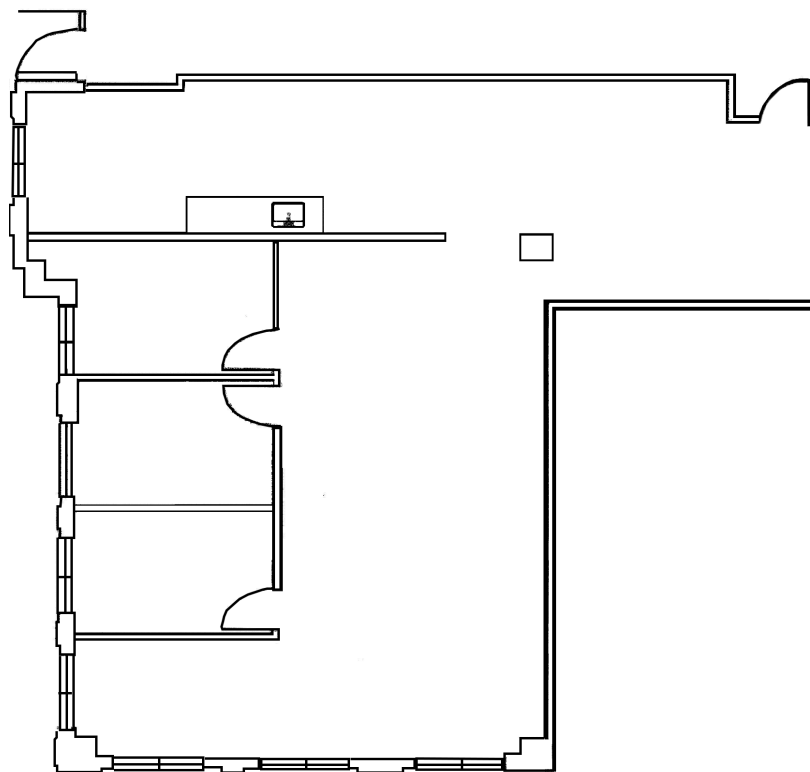

HIDDEN RIVER II
14025 RIVEREDGE DRIVE
TAMPA, FL 33637

HIDDEN RIVER

SUITE 160
2,213 SF

CONTACT US

ANNE-MARIE AYERS
FIRST VICE PRESIDENT
+1 813 273 8422
AMAYERS@CBRE.COM

ROXANNE KEMPH
FIRST VICE PRESIDENT
+1 813 286 7700
ROXANNE.KEMPH@CBRE.COM