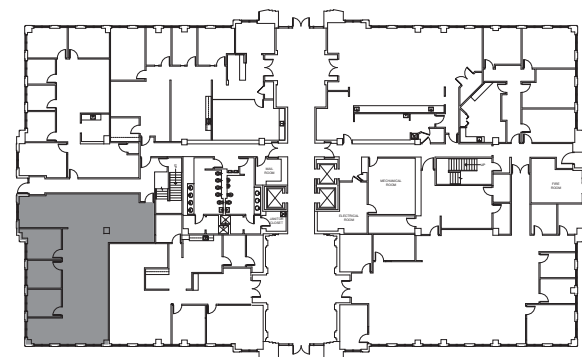

IMMERSE IN THE EXPERIENCE