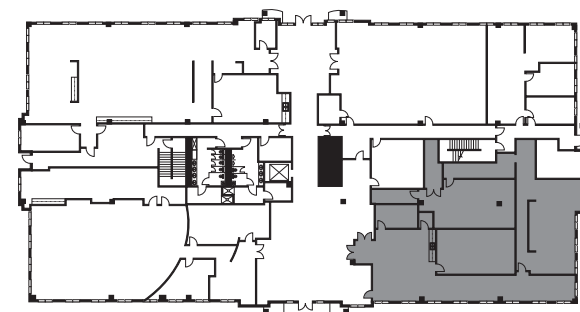

HIDDEN RIVER II
14025 RIVEREDGE DRIVE
TAMPA, FL 33637

HIDDEN RIVER

SUITE 100
5,271 SF

CONTACT US

ANNE-MARIE AYERS
FIRST VICE PRESIDENT
+1 813 273 8422
AMAYERS@CBRE.COM

ROXANNE KEMPH
FIRST VICE PRESIDENT
+1 813 286 7700
ROXANNE.KEMPH@CBRE.COM