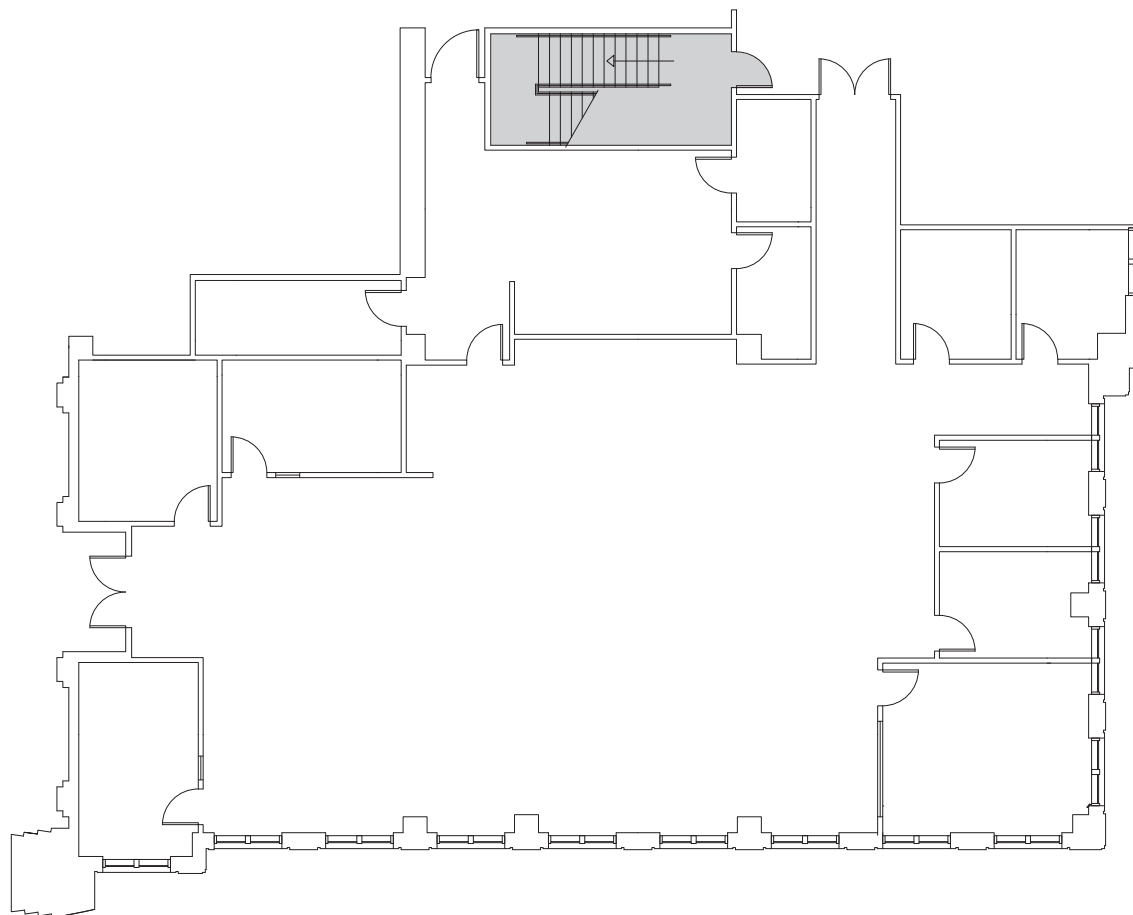

HIDDEN RIVER II
14025 RIVEREDGE DRIVE
TAMPA, FL 33637

HIDDEN RIVER

SUITE 100
5,271 SF

CONTACT US

ANNE-MARIE AYERS
FIRST VICE PRESIDENT
+1 813 273 8422
AMAYERS@CBRE.COM

ROXANNE KEMPH
FIRST VICE PRESIDENT
+1 813 286 7700
ROXANNE.KEMPH@CBRE.COM