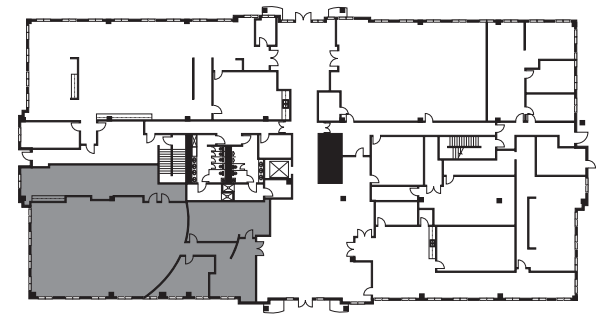

HIDDEN RIVER II  
14025 RIVEREDGE DRIVE  
TAMPA, FL 33637

HIDDEN RIVER

SUITE 150  
4,730 SF

CONTACT US

ANNE-MARIE AYERS  
FIRST VICE PRESIDENT  
+1 813 273 8422  
AMAYERS@CBRE.COM

ROXANNE KEMPH  
FIRST VICE PRESIDENT  
+1 813 286 7700  
ROXANNE.KEMPH@CBRE.COM