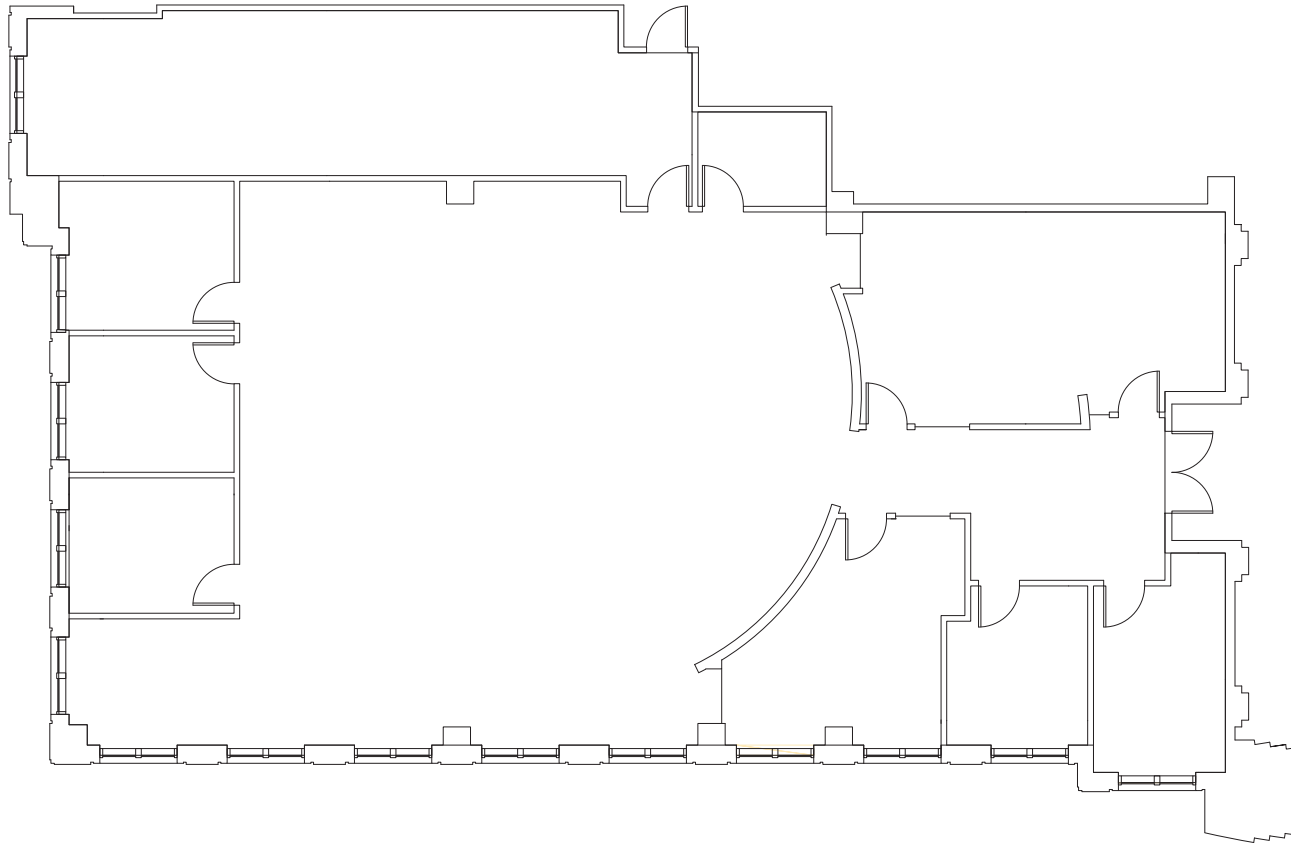

HIDDEN RIVER II  
14025 RIVEREDGE DRIVE  
TAMPA, FL 33637

HIDDEN RIVER

SUITE 150  
4,730 SF

CONTACT US

ANNE-MARIE AYERS  
FIRST VICE PRESIDENT  
+1 813 273 8422  
AMAYERS@CBRE.COM

ROXANNE KEMPH  
FIRST VICE PRESIDENT  
+1 813 286 7700  
ROXANNE.KEMPH@CBRE.COM