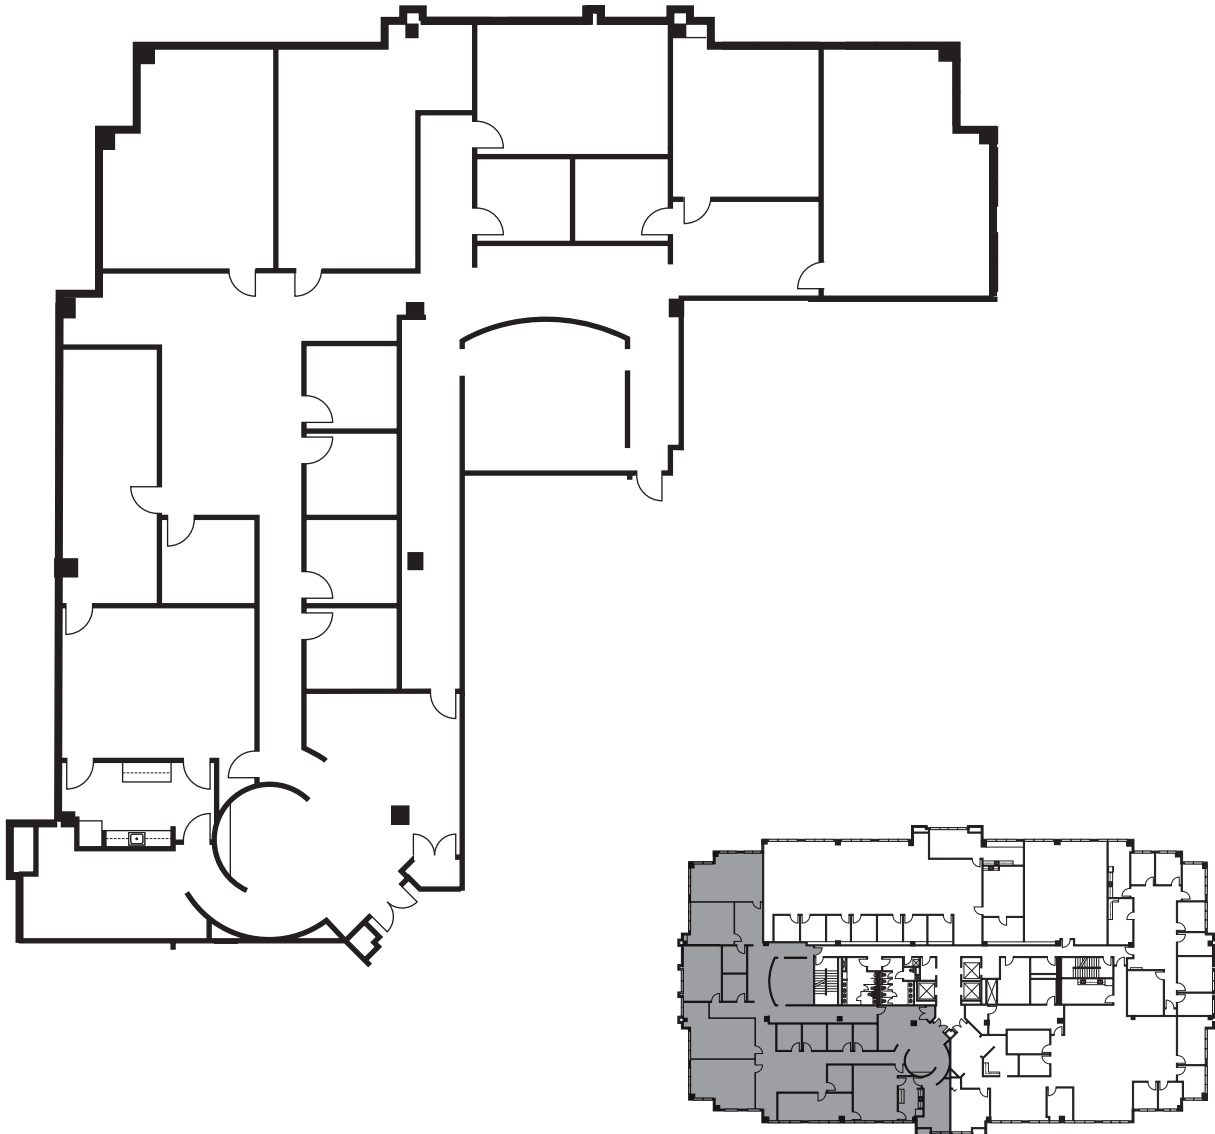

HIDDEN RIVER CORPORATE PARK | TAMPA, FL 33637

HIDDEN RIVER

HIDDEN RIVER III

14055 Riveredge Drive
Tampa, FL 33637

SUITE 460
9,231 SF

For More Information

ROXANNE KEMPH

Senior Vice President