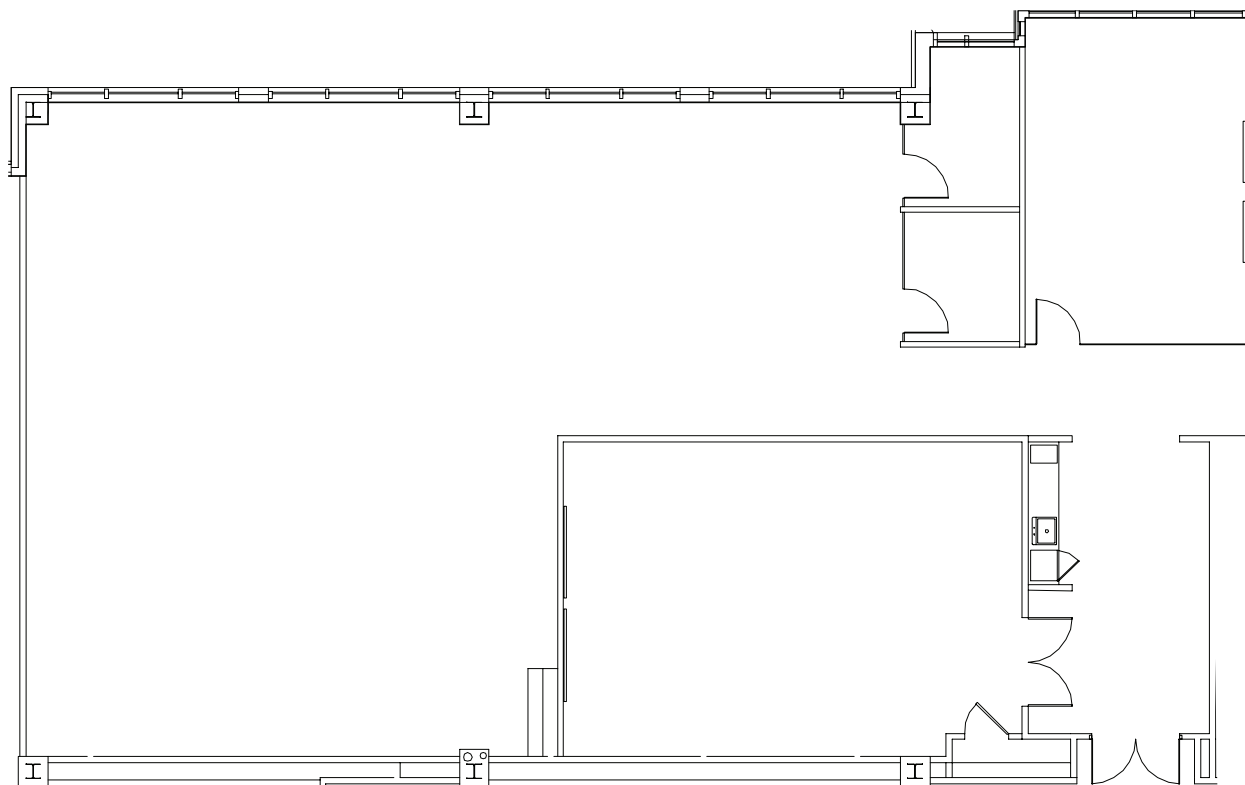

HIDDEN RIVER III
14055 RIVEREDGE DRIVE
TAMPA, FL 33637

HIDDEN RIVER

SUITE 450
4,415 SF

CONTACT US

ANNE-MARIE AYERS
FIRST VICE PRESIDENT
+1 813 273 8422
AMAYERS@CBRE.COM

ROXANNE KEMPH
FIRST VICE PRESIDENT
+1 813 286 7700
ROXANNE.KEMPH@CBRE.COM