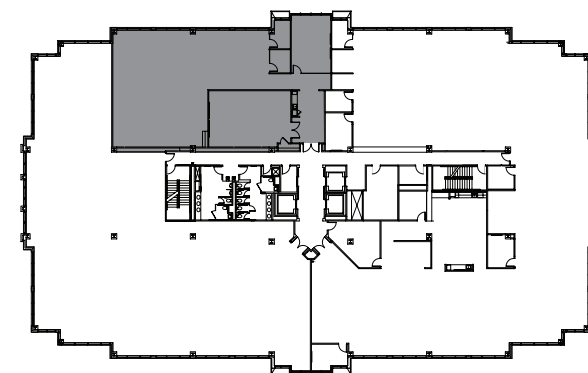

IMMERSE IN THE EXPERIENCE