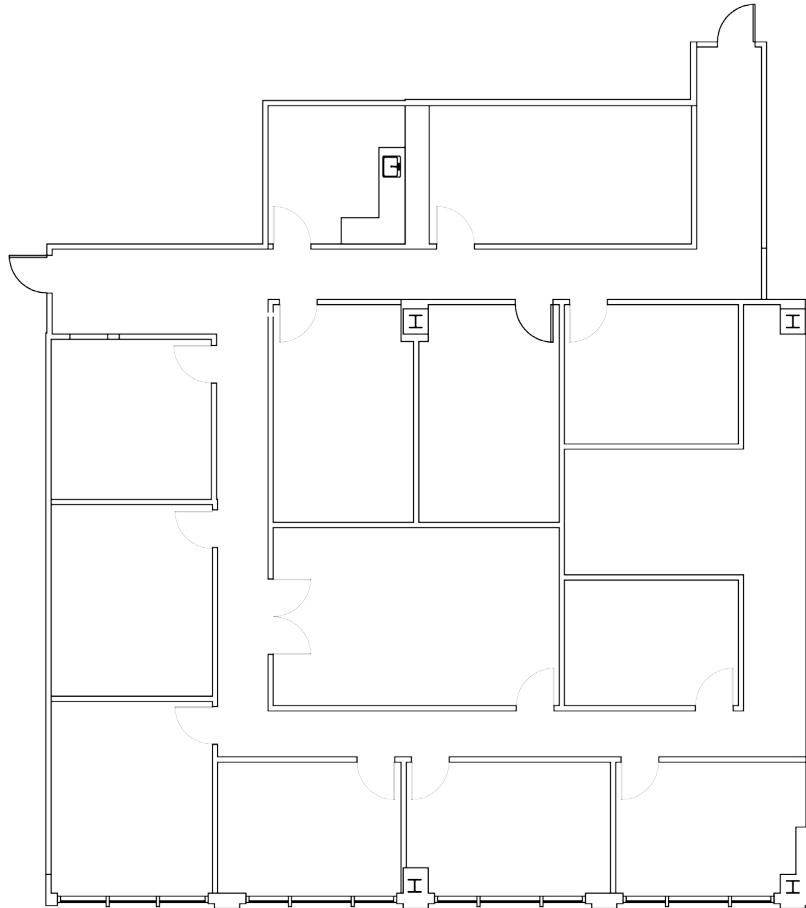

HIDDEN RIVER III
14055 RIVEREDGE DRIVE
TAMPA, FL 33637

HIDDEN RIVER

SUITE 300
4,184 SF

CONTACT US

ANNE-MARIE AYERS
FIRST VICE PRESIDENT
+1 813 273 8422
AMAYERS@CBRE.COM

ROXANNE KEMPH
FIRST VICE PRESIDENT
+1 813 286 7700
ROXANNE.KEMPH@CBRE.COM