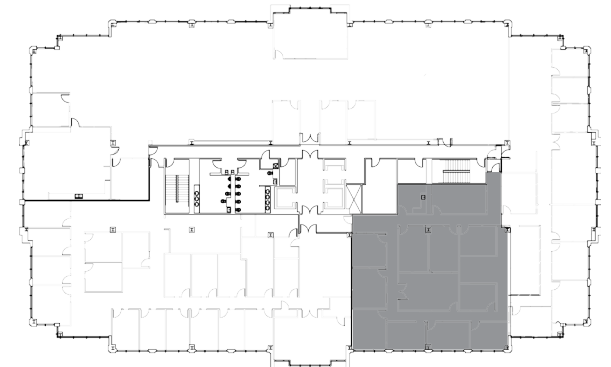

HIDDEN RIVER III
14055 RIVEREDGE DRIVE
TAMPA, FL 33637

HIDDEN RIVER

SUITE 300
4,184 SF

CONTACT US

ANNE-MARIE AYERS
FIRST VICE PRESIDENT
+1 813 273 8422
AMAYERS@CBRE.COM

ROXANNE KEMPH
FIRST VICE PRESIDENT
+1 813 286 7700
ROXANNE.KEMPH@CBRE.COM