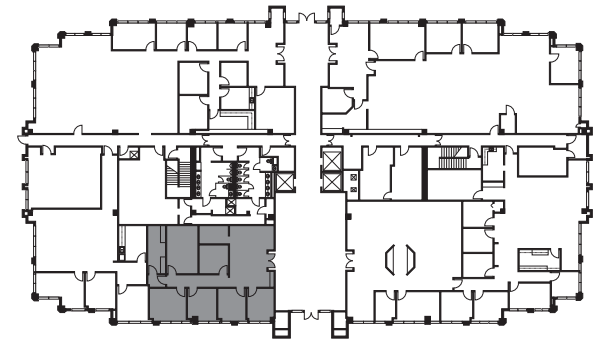

HIDDEN RIVER III
14055 RIVEREDGE DRIVE
TAMPA, FL 33637

HIDDEN RIVER

SUITE 100
2,299 SF

CONTACT US

ANNE-MARIE AYERS
FIRST VICE PRESIDENT
+1 813 273 8422
AMAYERS@CBRE.COM

ROXANNE KEMPH
FIRST VICE PRESIDENT
+1 813 286 7700
ROXANNE.KEMPH@CBRE.COM