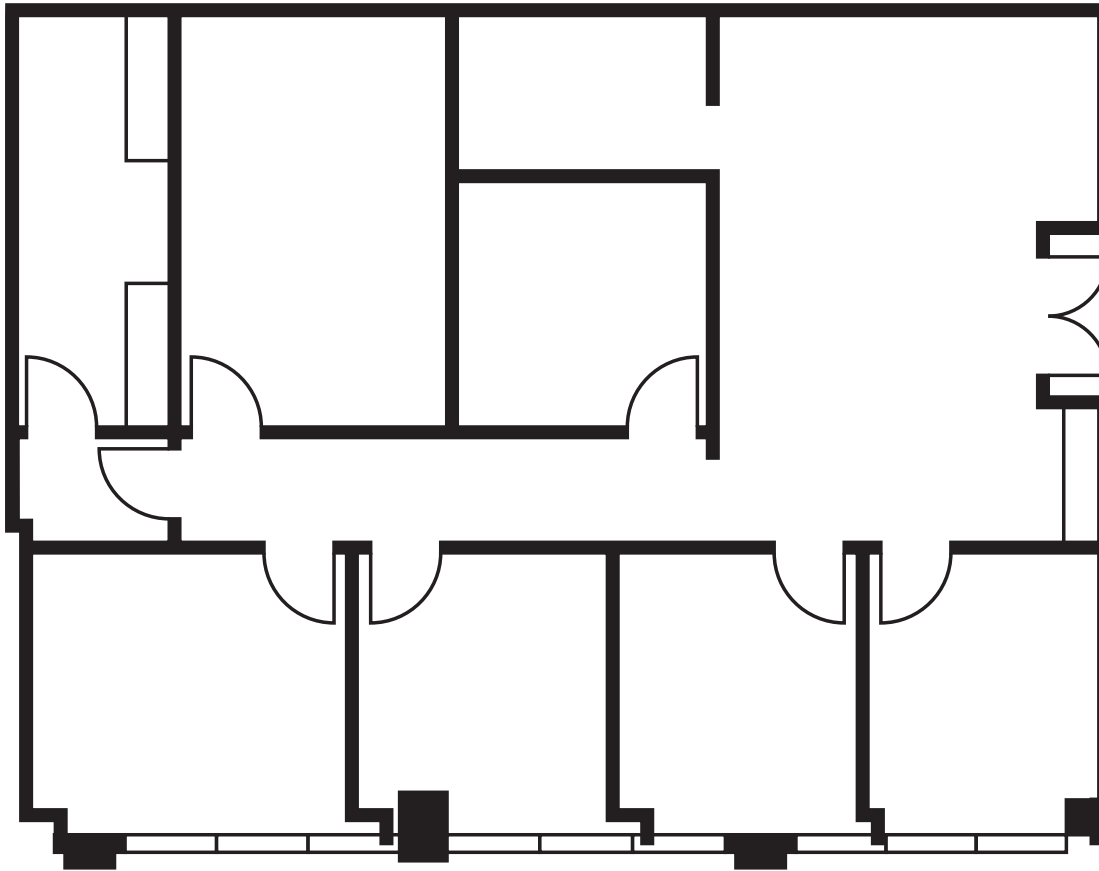

HIDDEN RIVER III
14055 RIVEREDGE DRIVE
TAMPA, FL 33637

HIDDEN RIVER

SUITE 100
2,299 SF

CONTACT US

ANNE-MARIE AYERS
FIRST VICE PRESIDENT
+1 813 273 8422
AMAYERS@CBRE.COM

ROXANNE KEMPH
FIRST VICE PRESIDENT
+1 813 286 7700
ROXANNE.KEMPH@CBRE.COM