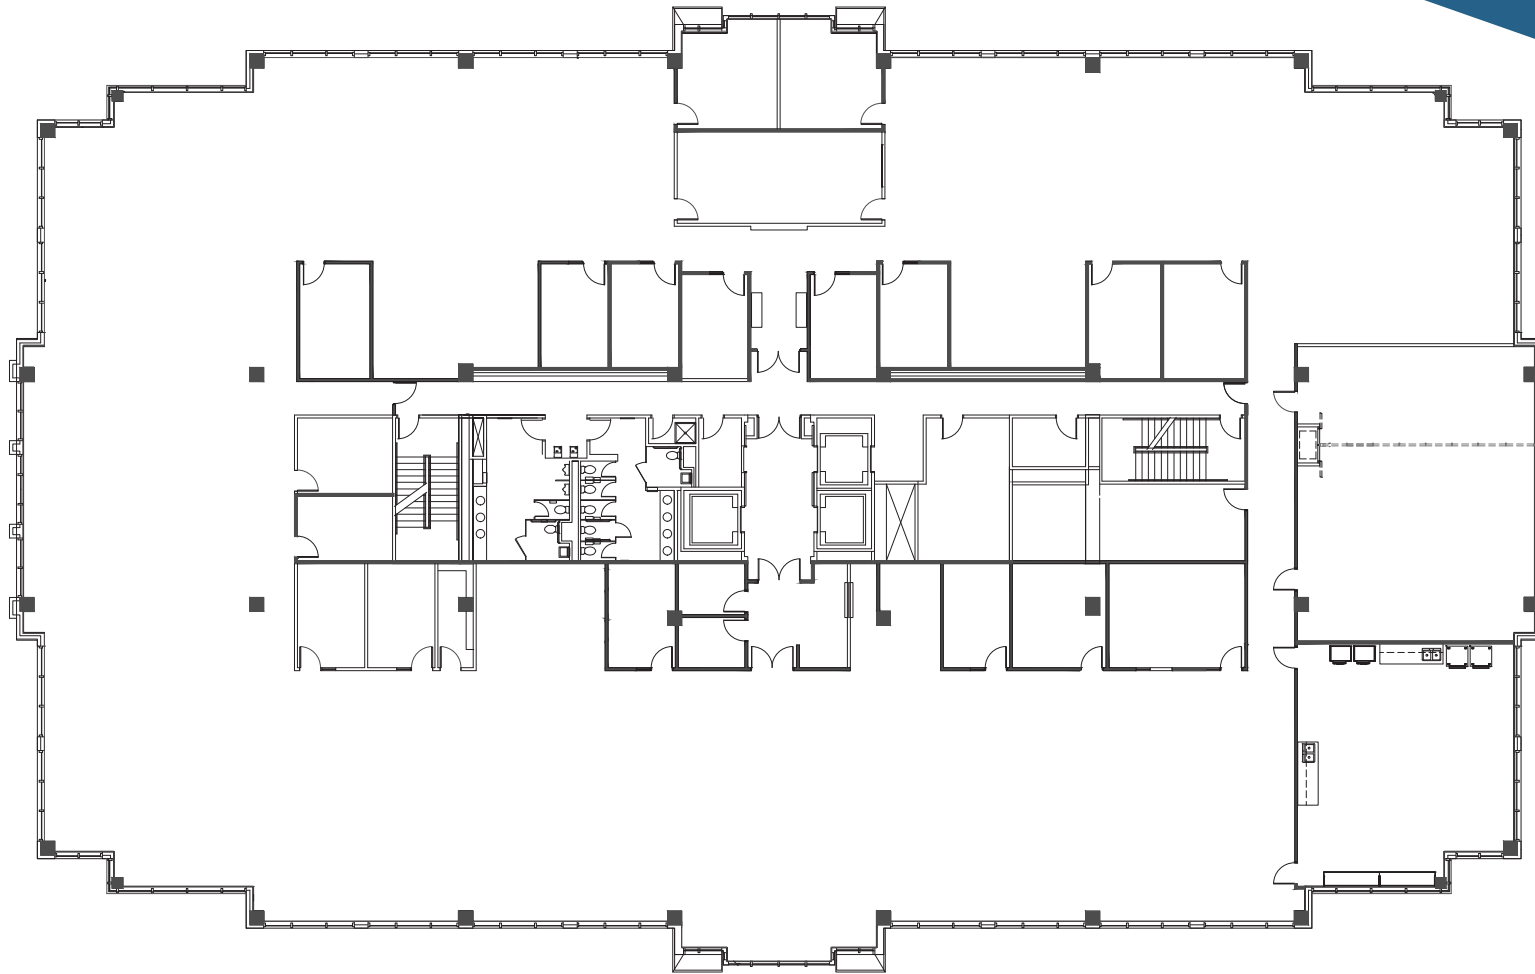

HIDDEN RIVER III  
14055 RIVEREDGE DRIVE  
TAMPA, FL 33637

HIDDEN RIVER

SUITE 500  
26,678 SF

CONTACT US

ANNE-MARIE AYERS  
FIRST VICE PRESIDENT  
+1 813 273 8422  
AMAYERS@CBRE.COM

ROXANNE KEMPH  
FIRST VICE PRESIDENT  
+1 813 286 7700  
ROXANNE.KEMPH@CBRE.COM