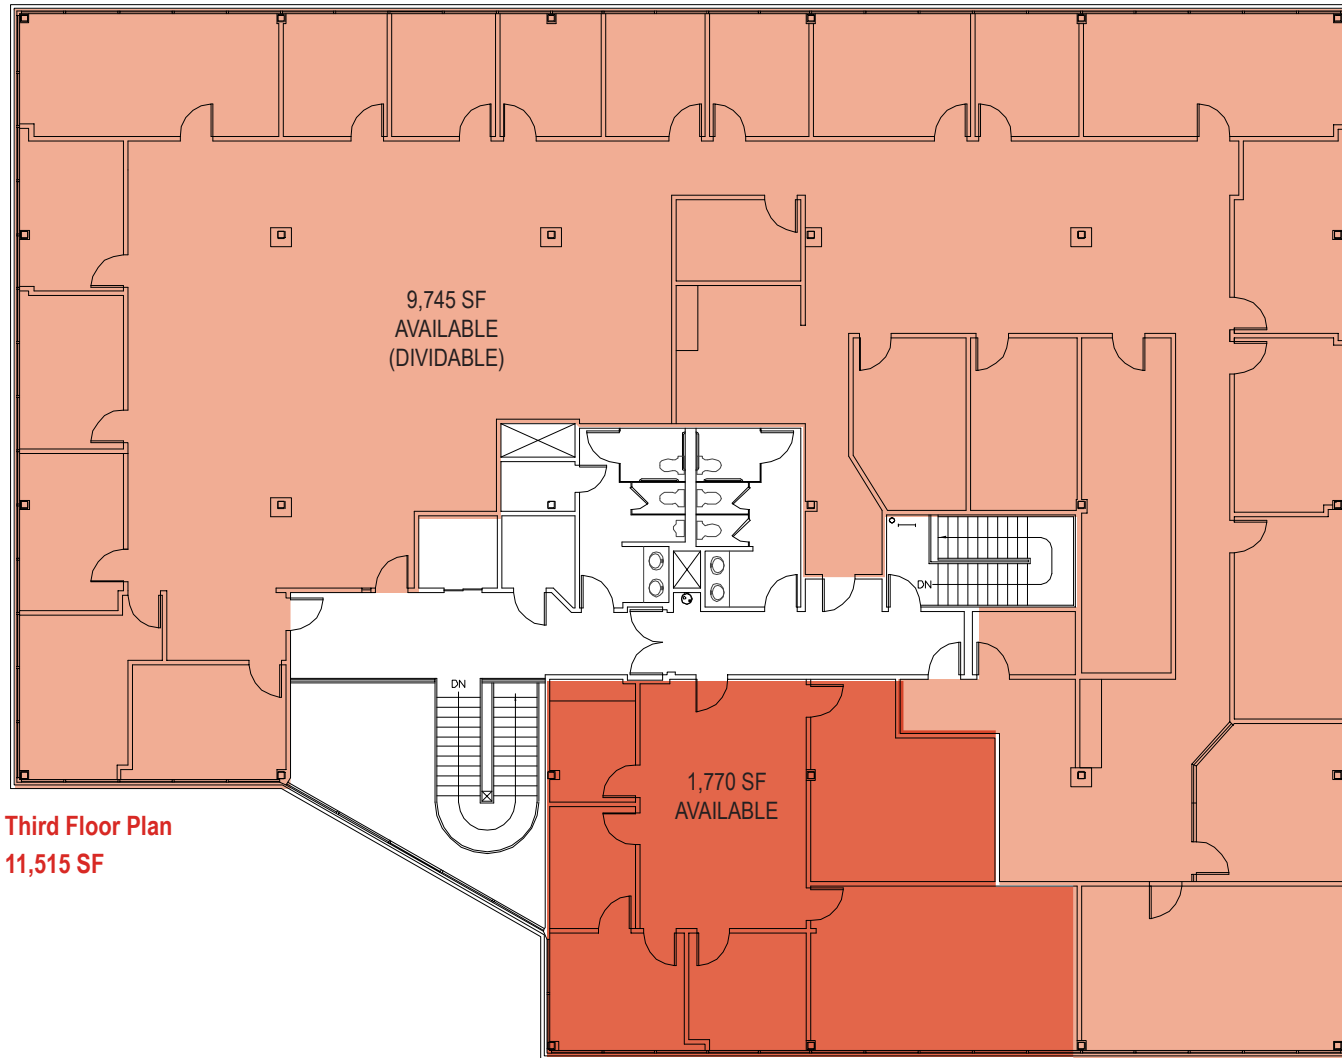

6 Fortune Drive

Third Floor Plan
11,515 SF