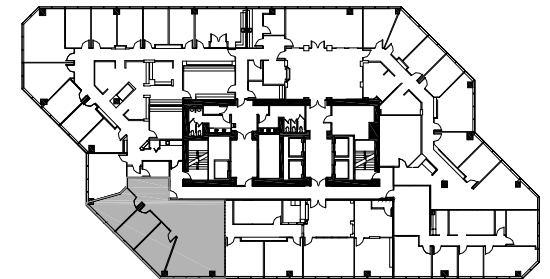

FIFTH THIRD CENTER
201 EAST KENNEDY BOULEVARD
TAMPA, FL 33602

SUITE 875 - SPEC
1,639 SF

CONTACT US

ANNE-MARIE AYERS
FIRST VICE PRESIDENT
+1 813 273 8422
AMAYERS@CBRE.COM

CBRE, INC. | LICENSED REAL ESTATE BROKER