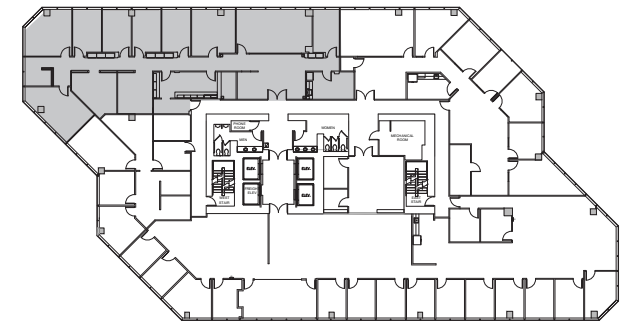

FIFTH THIRD CENTER
201 EAST KENNEDY BOULEVARD
TAMPA, FL 33602

SUITE 1700
4,412 SF
AVAILABLE MARCH 2019

CONTACT US

ANNE-MARIE AYERS
FIRST VICE PRESIDENT
+1 813 273 8422
AMAYERS@CBRE.COM

CBRE, INC. | LICENSED REAL ESTATE BROKER