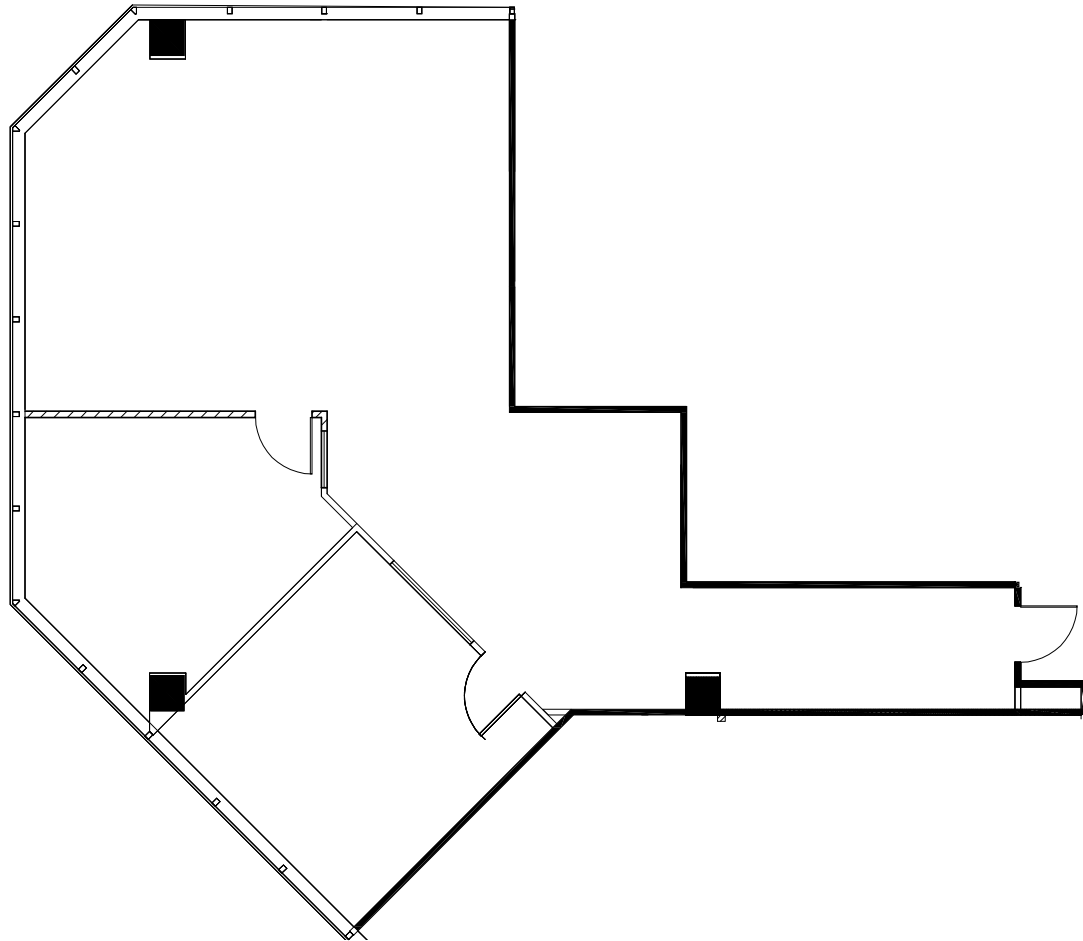

# FIFTH THIRD CENTER

201 EAST KENNEDY BOULEVARD  
TAMPA, FL 33602

SUITE 1450 - SPEC  
1,610 SF