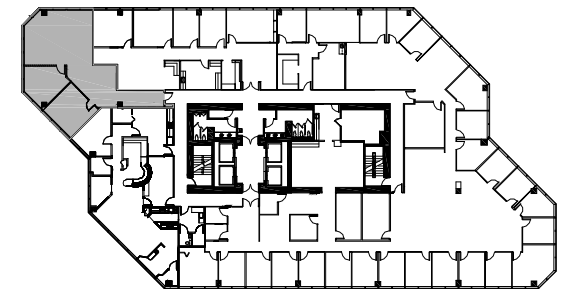

# FIFTH THIRD CENTER

201 EAST KENNEDY BOULEVARD  
TAMPA, FL 33602

SUITE 1450 - SPEC  
1,610 SF