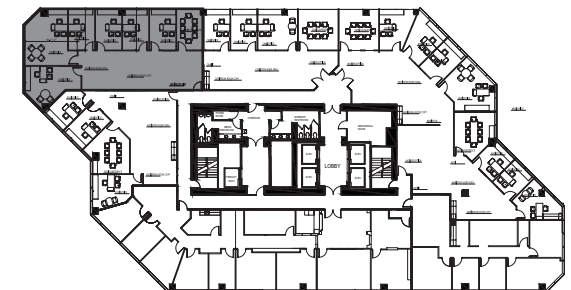

FIFTH THIRD CENTER

201 EAST KENNEDY BOULEVARD
TAMPA, FL 33602

SUITE 890
2,556 SF

CONTACT US

ANNE-MARIE AYERS
FIRST VICE PRESIDENT
+1 813 273 8422
AMAYERS@CBRE.COM

CBRE, INC. | LICENSED REAL ESTATE BROKER

IMMERSE IN THE EXPERIENCE