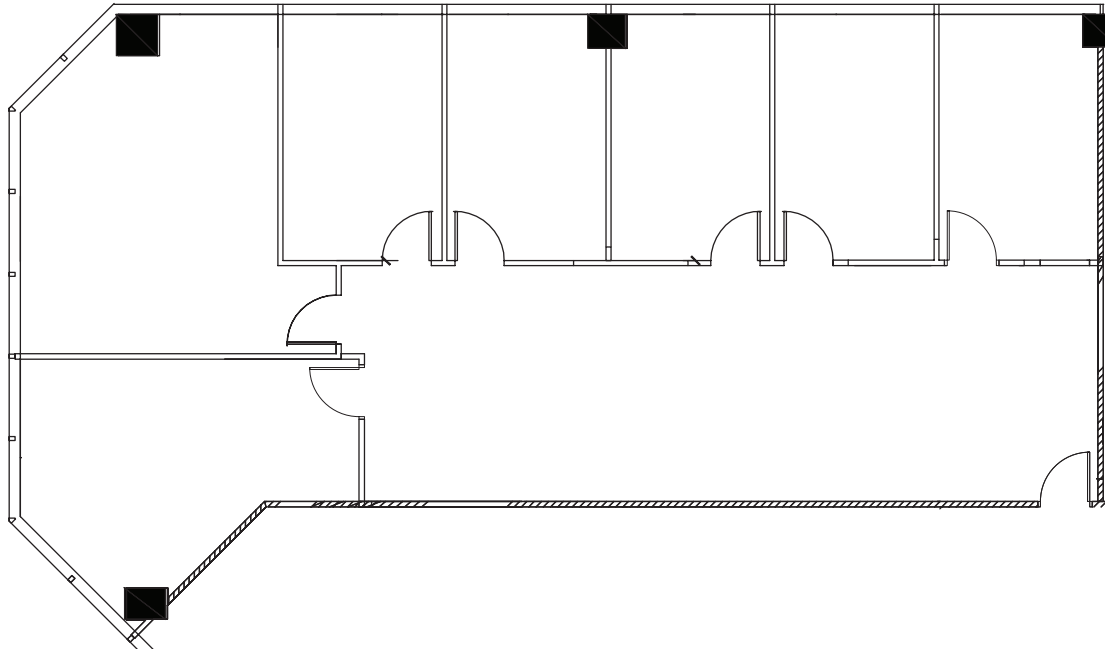

FIFTH THIRD CENTER

201 EAST KENNEDY BOULEVARD
TAMPA, FL 33602

SUITE 890
2,556 SF

CONTACT US

ANNE-MARIE AYERS
FIRST VICE PRESIDENT
+1 813 273 8422
AMAYERS@CBRE.COM

CBRE, INC. | LICENSED REAL ESTATE BROKER

IMMERSE IN THE EXPERIENCE