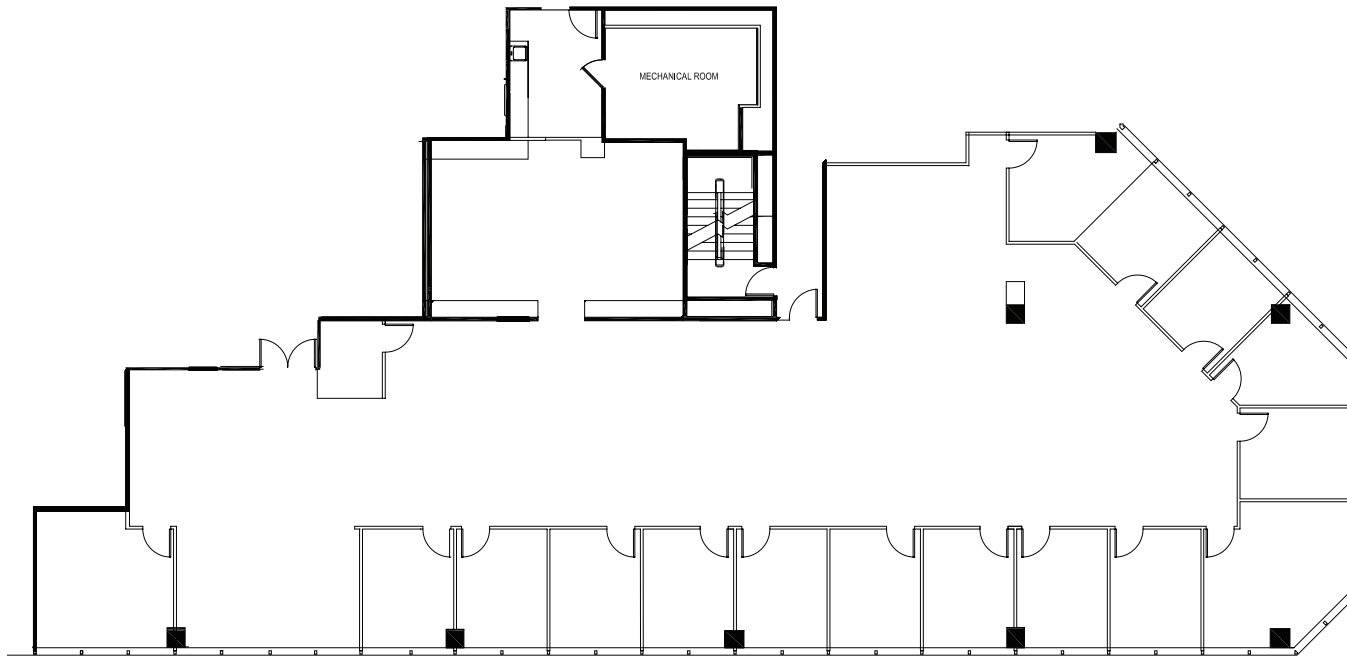

FIFTH THIRD CENTER

201 EAST KENNEDY BOULEVARD
TAMPA, FL 33602

SUITE 1400
7,496 SF

CONTACT US

ANNE-MARIE AYERS
FIRST VICE PRESIDENT
+1 813 273 8422
AMAYERS@CBRE.COM

CBRE, INC. | LICENSED REAL ESTATE BROKER

IMMERSE IN THE EXPERIENCE